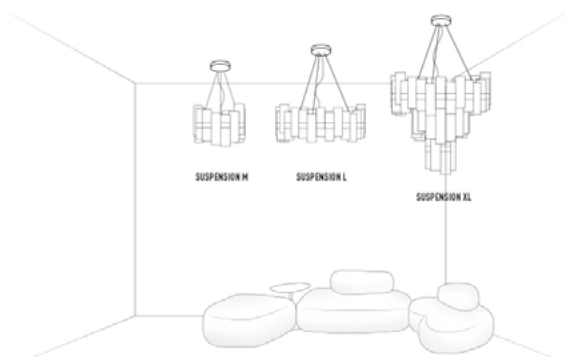

PRODUCT	SIZE	COLOUR	CODE
SUSPENSION M LED: 28W - 220 Vac / 24Vdc 2.500 Lumen - 2700 Kelvin (warm white) CRI > 90 Dimmable with: PWM, 0-10 or Potentiometer Made of: Lentiflex® / Cristalflex® Goldflex® / Pewterflex® Weight: net Kg 2,0 - gross Kg 3,4 Package: 56 x 56 x h.44 cm CE IP 20	<i>ht</i>: maximum cable length	- LACE - GRADIENT - MACKINTOSH - GOLD-FUMÉ - PEWTER WHITE	- LAL87SOS0000LA000 - LAL87SOS0000GR000 - LAL87SOS0000MC000 - LAL87SOS0000OF000 - LAL87SOS0000PE000

LA LOLLO ENTIRE COLLECTION

ENERGY CLASS

This luminaire contains built-in LED lamps. } LED

The lamp cannot be changed in the luminaire.

SLAMP: LA LOLLO 874/2012