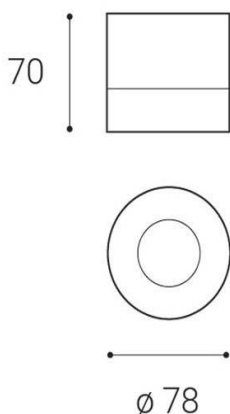

TINY, W

Name
Code
Color
Category

Power
Lumen output
Color temperature
Efficacy
Driver
Electrical insulation class
Voltage/frequency

Color Rendering Index
SDCM
Light beam angle
Unified Glare Rating
Light source
Dimmable
LED Lifetime
Warranty