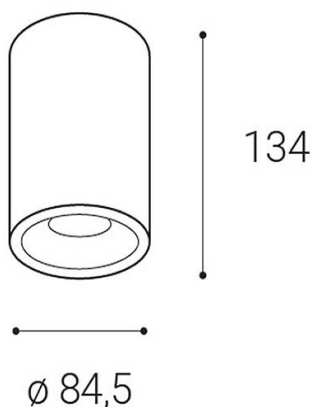

TUBUS B, B

Name	TUBUS B, B
Code	1150523D
Color	BLACK
Category	CEILING
Power	9W ± 10 %
Lumen output	735lm ± 10 %
Color temperature	2700K
Efficacy	82lm/W
Driver	200 mA
Electrical insulation class	
Voltage/frequency	220-240V/50-60Hz
Color Rendering Index	90+
SDCM	< 3
Light beam angle	60°
Unified Glare Rating	N/A
Light source	LED
Dimmable	DALI/PUSH
LED Lifetime	L80B20 50.000h 25°C
Warranty	5 YEAR
Ingress Protection	IP 20
Material	ALUMINIUM/PMMA

EN

Series of round surface light fitting for interior mounting, equipped with COB LED.

Housing made of aluminium. Available in 3 different styles A,B,C in white and black color.

Application:

general or accent lighting, intended for residential or commercial areas (hallway, wardrobes, entrance areas, bar, toilet)

60°

N/A

LED

DALI/PUSH

L80B20 50.000h 25°C

5 YEAR

Other data

IP 20