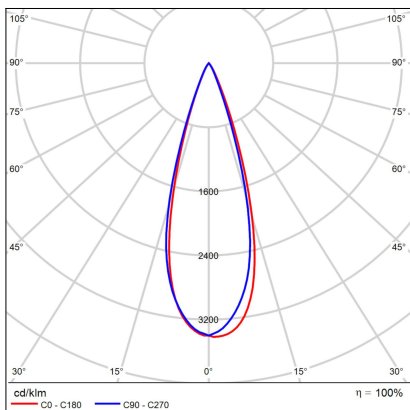

KLIP ON, WW

Code:	11508211
Color:	WHITE/WHITE / 9016/9016
Material:	ALUMINIUM/PMMA
Power:	11W
Color temperature:	2700K
Lumen output:	770lm
Efficacy:	70lm/W
Color rendering index:	90+
SDCM:	< 3
Light beam angle:	30°
Light Source:	LED
Dimmable:	ON/OFF
LED lifetime:	L80B20 50.000h
Driver:	250 mA
Voltage / Frequency:	220-240V AC, 50-60Hz
Dimensions luminaire:	d77x99 mm
Product weight kg:	0.4
Package dimensions:	110x90x90 mm
Remark:	wall mountable - yes