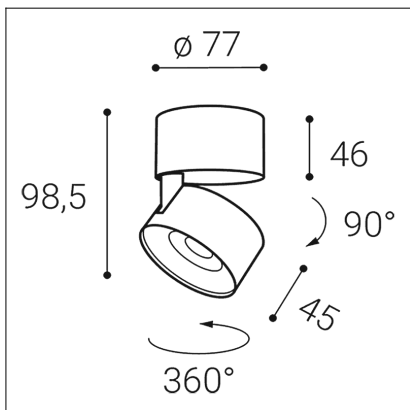

KLIP ON, WW

Code:	11508211
Color:	WHITE/WHITE / 9016/9016
Material:	ALUMINIUM/PMMA
Power:	11W
Color temperature:	2700K
Lumen output:	770lm
Efficacy:	70lm/W
Color rendering index:	90+
SDCM:	< 3
Light beam angle:	30°
Light Source:	LED
Dimmable:	ON/OFF
LED lifetime:	L80B20 50.000h
Driver:	250 mA
Voltage / Frequency:	220-240V AC, 50-60Hz
Dimensions luminaire:	d77x99 mm
Product weight kg:	0.4
Package dimensions:	110x90x90 mm
Remark:	wall mountable - yes