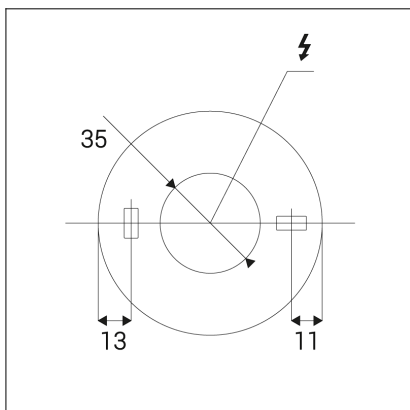

KLIP ON, WW

Code:	11508211
Color:	WHITE/WHITE / 9016/9016
Material:	ALUMINIUM/PMMA
Power:	11W
Color temperature:	2700K
Lumen output:	770lm
Efficacy:	70lm/W
Color rendering index:	90+
SDCM:	< 3
Light beam angle:	30°
Light Source:	LED
Dimmable:	ON/OFF
LED lifetime:	L80B20 50.000h
Driver:	250 mA
Voltage / Frequency:	220-240V AC, 50-60Hz
Dimensions luminaire:	d77x99 mm
Product weight kg:	0.4
Package dimensions:	110x90x90 mm
Remark:	wall mountable - yes