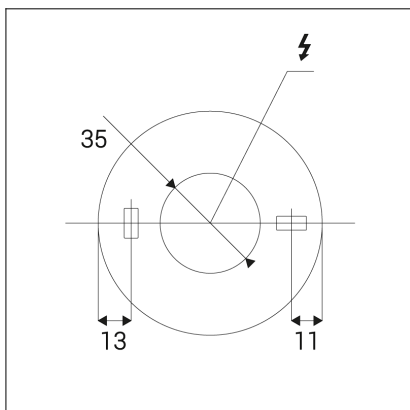

# KLIP ON, WW

<b>Code:</b>	11508211D
<b>Color:</b>	WHITE/WHITE / 9016/9016
<b>Material:</b>	ALUMINIUM/PMMA
<b>Power:</b>	11W
<b>Color temperature:</b>	2700K
<b>Lumen output:</b>	770lm
<b>Efficacy:</b>	70lm/W
<b>Color rendering index:</b>	90+
<b>SDCM:</b>	< 3
<b>Light beam angle:</b>	30°
<b>Light Source:</b>	LED
<b>Dimmable:</b>	DALI/PUSH
<b>LED lifetime:</b>	L80B20 50.000h
<b>Driver:</b>	250 mA
<b>Voltage / Frequency:</b>	220-240V AC, 50-60Hz
<b>Dimensions luminaire:</b>	d77x99 mm
<b>Product weight kg:</b>	0.4
<b>Package dimensions:</b>	110x90x90 mm
<b>Remark:</b>	wall mountable - yes