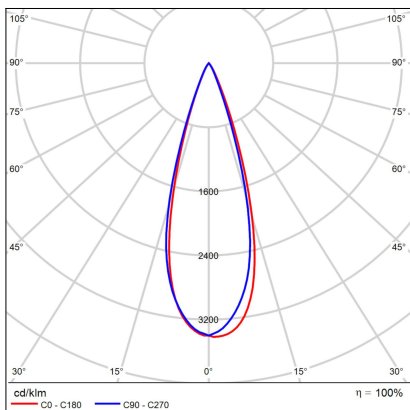

# KLIP ON, WW

<b>Code:</b>	11508211D
<b>Color:</b>	WHITE/WHITE / 9016/9016
<b>Material:</b>	ALUMINIUM/PMMA
<b>Power:</b>	11W
<b>Color temperature:</b>	2700K
<b>Lumen output:</b>	770lm
<b>Efficacy:</b>	70lm/W
<b>Color rendering index:</b>	90+
<b>SDCM:</b>	< 3
<b>Light beam angle:</b>	30°
<b>Light Source:</b>	LED
<b>Dimmable:</b>	DALI/PUSH
<b>LED lifetime:</b>	L80B20 50.000h
<b>Driver:</b>	250 mA
<b>Voltage / Frequency:</b>	220-240V AC, 50-60Hz
<b>Dimensions luminaire:</b>	d77x99 mm
<b>Product weight kg:</b>	0.4
<b>Package dimensions:</b>	110x90x90 mm
<b>Remark:</b>	wall mountable - yes