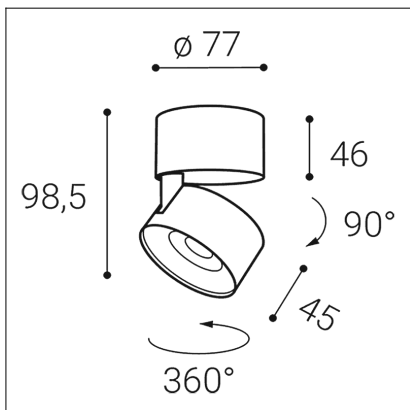

# KLIP ON, WW

<b>Code:</b>	11508211D
<b>Color:</b>	WHITE/WHITE / 9016/9016
<b>Material:</b>	ALUMINIUM/PMMA
<b>Power:</b>	11W
<b>Color temperature:</b>	2700K
<b>Lumen output:</b>	770lm
<b>Efficacy:</b>	70lm/W
<b>Color rendering index:</b>	90+
<b>SDCM:</b>	< 3
<b>Light beam angle:</b>	30°
<b>Light Source:</b>	LED
<b>Dimmable:</b>	DALI/PUSH
<b>LED lifetime:</b>	L80B20 50.000h
<b>Driver:</b>	250 mA
<b>Voltage / Frequency:</b>	220-240V AC, 50-60Hz
<b>Dimensions luminaire:</b>	d77x99 mm
<b>Product weight kg:</b>	0.4
<b>Package dimensions:</b>	110x90x90 mm
<b>Remark:</b>	wall mountable - yes