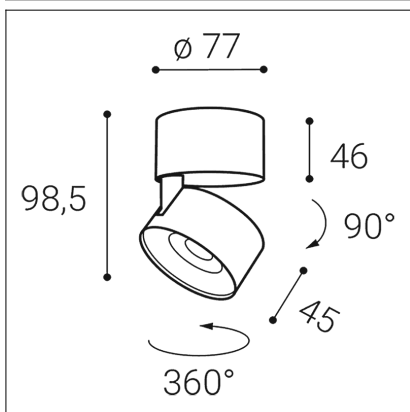

KLIP ON, WW

Code: 11508211DT
Color: WHITE/WHITE / 9016/9016
Material: ALUMINIUM/PMMA
Power: 11W
Color temperature: 2700K
Lumen output: 770lm
Efficacy: 70lm/W
Color rendering index: 90+
SDCM: < 3
Light beam angle: 30°
Light Source: LED
Dimmable: TRIAC
LED lifetime: L80B20 50.000h
Driver: 250 mA
Voltage / Frequency: 220-240V AC, 50-60Hz
Dimensions luminaire: d77x99 mm
Product weight kg: 0.4
Package dimensions: 110x90x90 mm
Remark: wall mountable - yes