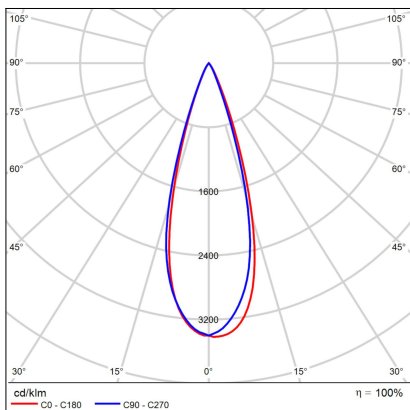

KLIP ON, WW

Code: 11508211DT
Color: WHITE/WHITE / 9016/9016
Material: ALUMINIUM/PMMA
Power: 11W
Color temperature: 2700K
Lumen output: 770lm
Efficacy: 70lm/W
Color rendering index: 90+
SDCM: < 3
Light beam angle: 30°
Light Source: LED
Dimmable: TRIAC
LED lifetime: L80B20 50.000h
Driver: 250 mA
Voltage / Frequency: 220-240V AC, 50-60Hz
Dimensions luminaire: d77x99 mm
Product weight kg: 0.4
Package dimensions: 110x90x90 mm
Remark: wall mountable - yes