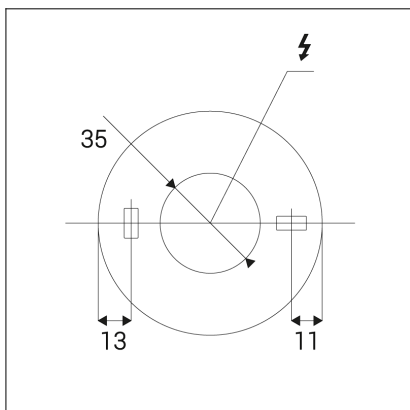

KLIP ON, WW

Code: 11508211DT
Color: WHITE/WHITE / 9016/9016
Material: ALUMINIUM/PMMA
Power: 11W
Color temperature: 2700K
Lumen output: 770lm
Efficacy: 70lm/W
Color rendering index: 90+
SDCM: < 3
Light beam angle: 30°
Light Source: LED
Dimmable: TRIAC
LED lifetime: L80B20 50.000h
Driver: 250 mA
Voltage / Frequency: 220-240V AC, 50-60Hz
Dimensions luminaire: d77x99 mm
Product weight kg: 0.4
Package dimensions: 110x90x90 mm
Remark: wall mountable - yes