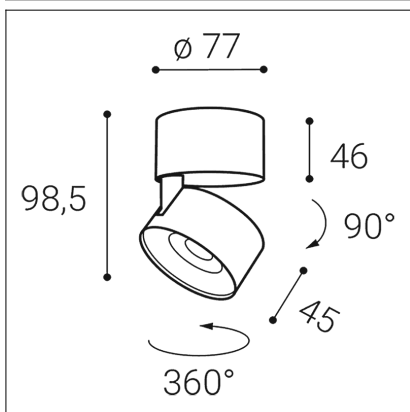

KLIP ON, BB

Code:	11508233
Color:	BLACK/BLACK / 9005/9005
Material:	ALUMINIUM/PMMA
Power:	11W
Color temperature:	2700K
Lumen output:	770lm
Efficacy:	70lm/W
Color rendering index:	90+
SDCM:	< 3
Light beam angle:	30°
Light Source:	LED
Dimmable:	ON/OFF
LED lifetime:	L80B20 50.000h
Driver:	250 mA
Voltage / Frequency:	220-240V AC, 50-60Hz
Dimensions luminaire:	d77x99 mm
Product weight kg:	0.4
Package dimensions:	110x90x90 mm
Remark:	wall mountable - yes