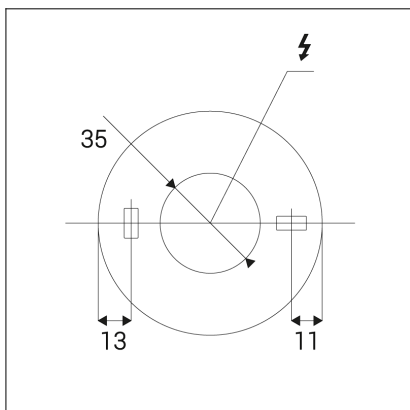

KLIP ON, BB

Code:	11508233
Color:	BLACK/BLACK / 9005/9005
Material:	ALUMINIUM/PMMA
Power:	11W
Color temperature:	2700K
Lumen output:	770lm
Efficacy:	70lm/W
Color rendering index:	90+
SDCM:	< 3
Light beam angle:	30°
Light Source:	LED
Dimmable:	ON/OFF
LED lifetime:	L80B20 50.000h
Driver:	250 mA
Voltage / Frequency:	220-240V AC, 50-60Hz
Dimensions luminaire:	d77x99 mm
Product weight kg:	0.4
Package dimensions:	110x90x90 mm
Remark:	wall mountable - yes