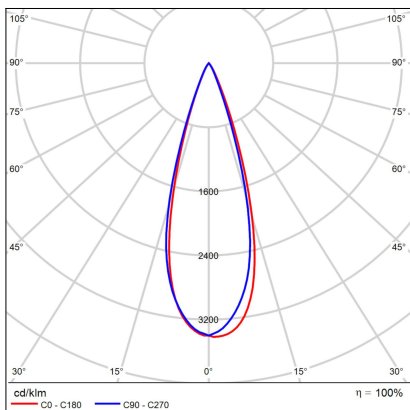

KLIP ON, BB

Code:	11508233
Color:	BLACK/BLACK / 9005/9005
Material:	ALUMINIUM/PMMA
Power:	11W
Color temperature:	2700K
Lumen output:	770lm
Efficacy:	70lm/W
Color rendering index:	90+
SDCM:	< 3
Light beam angle:	30°
Light Source:	LED
Dimmable:	ON/OFF
LED lifetime:	L80B20 50.000h
Driver:	250 mA
Voltage / Frequency:	220-240V AC, 50-60Hz
Dimensions luminaire:	d77x99 mm
Product weight kg:	0.4
Package dimensions:	110x90x90 mm
Remark:	wall mountable - yes