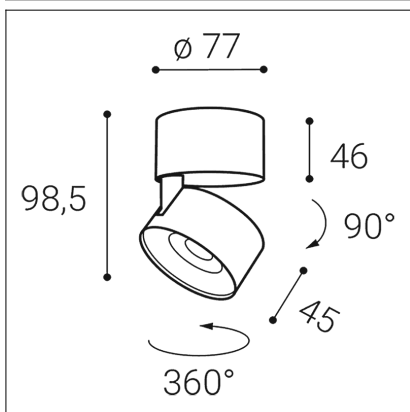

KLIP ON, BB

Code:	11508233D
Color:	BLACK/BLACK / 9005/9005
Material:	ALUMINIUM/PMMA
Power:	11W
Color temperature:	2700K
Lumen output:	770lm
Efficacy:	70lm/W
Color rendering index:	90+
SDCM:	< 3
Light beam angle:	30°
Light Source:	LED
Dimmable:	DALI/PUSH
LED lifetime:	L80B20 50.000h
Driver:	250 mA
Voltage / Frequency:	220-240V AC, 50-60Hz
Dimensions luminaire:	d77x99 mm
Product weight kg:	0.4
Package dimensions:	110x90x90 mm
Remark:	wall mountable - yes