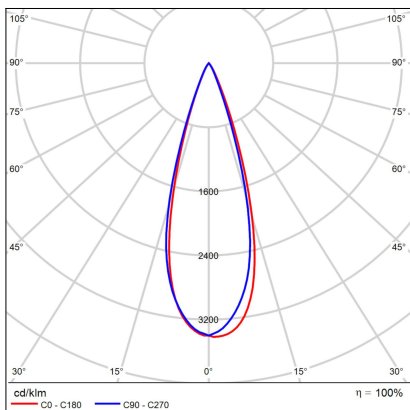

KLIP ON, BB

Code:	11508233D
Color:	BLACK/BLACK / 9005/9005
Material:	ALUMINIUM/PMMA
Power:	11W
Color temperature:	2700K
Lumen output:	770lm
Efficacy:	70lm/W
Color rendering index:	90+
SDCM:	< 3
Light beam angle:	30°
Light Source:	LED
Dimmable:	DALI/PUSH
LED lifetime:	L80B20 50.000h
Driver:	250 mA
Voltage / Frequency:	220-240V AC, 50-60Hz
Dimensions luminaire:	d77x99 mm
Product weight kg:	0.4
Package dimensions:	110x90x90 mm
Remark:	wall mountable - yes