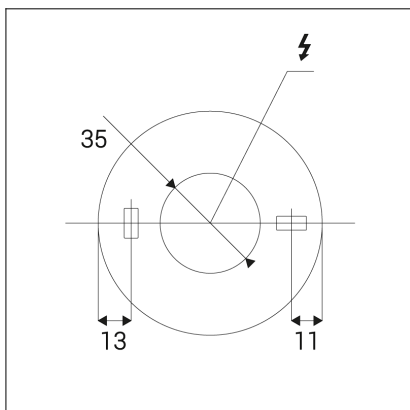

KLIP ON, BB

Code:	11508233D
Color:	BLACK/BLACK / 9005/9005
Material:	ALUMINIUM/PMMA
Power:	11W
Color temperature:	2700K
Lumen output:	770lm
Efficacy:	70lm/W
Color rendering index:	90+
SDCM:	< 3
Light beam angle:	30°
Light Source:	LED
Dimmable:	DALI/PUSH
LED lifetime:	L80B20 50.000h
Driver:	250 mA
Voltage / Frequency:	220-240V AC, 50-60Hz
Dimensions luminaire:	d77x99 mm
Product weight kg:	0.4
Package dimensions:	110x90x90 mm
Remark:	wall mountable - yes