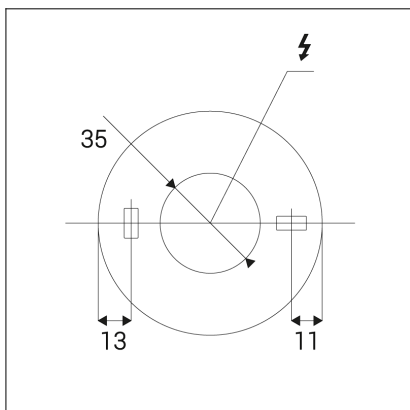

KLIP ON, WW

Code:	11508311
Color:	WHITE/WHITE / 9016/9016
Material:	ALUMINIUM/PMMA
Power:	11W
Color temperature:	3000K
Lumen output:	770lm
Efficacy:	70lm/W
Color rendering index:	90+
SDCM:	< 3
Light beam angle:	30°
Light Source:	LED
Dimmable:	ON/OFF
LED lifetime:	L80B20 50.000h
Driver:	250 mA
Voltage / Frequency:	220-240V AC, 50-60Hz
Dimensions luminaire:	d77x99 mm
Product weight kg:	0.4
Package dimensions:	110x90x90 mm
Remark:	wall mountable - yes