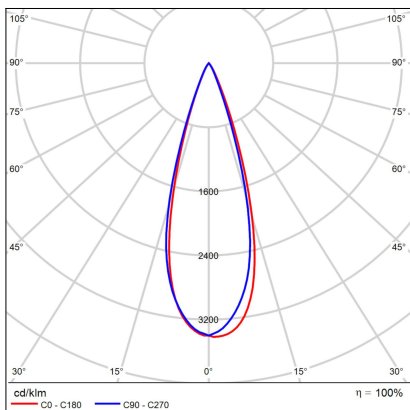

KLIP ON, WW

Code:	11508311
Color:	WHITE/WHITE / 9016/9016
Material:	ALUMINIUM/PMMA
Power:	11W
Color temperature:	3000K
Lumen output:	770lm
Efficacy:	70lm/W
Color rendering index:	90+
SDCM:	< 3
Light beam angle:	30°
Light Source:	LED
Dimmable:	ON/OFF
LED lifetime:	L80B20 50.000h
Driver:	250 mA
Voltage / Frequency:	220-240V AC, 50-60Hz
Dimensions luminaire:	d77x99 mm
Product weight kg:	0.4
Package dimensions:	110x90x90 mm
Remark:	wall mountable - yes