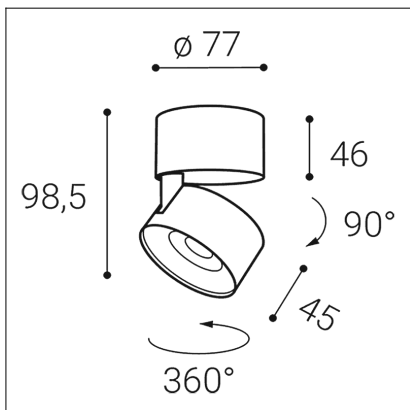

KLIP ON, WW

Code:	11508311
Color:	WHITE/WHITE / 9016/9016
Material:	ALUMINIUM/PMMA
Power:	11W
Color temperature:	3000K
Lumen output:	770lm
Efficacy:	70lm/W
Color rendering index:	90+
SDCM:	< 3
Light beam angle:	30°
Light Source:	LED
Dimmable:	ON/OFF
LED lifetime:	L80B20 50.000h
Driver:	250 mA
Voltage / Frequency:	220-240V AC, 50-60Hz
Dimensions luminaire:	d77x99 mm
Product weight kg:	0.4
Package dimensions:	110x90x90 mm
Remark:	wall mountable - yes