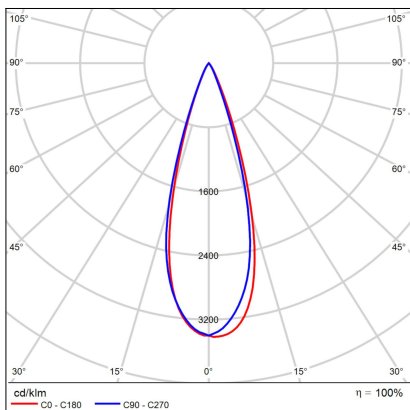

# KLIP ON, WW

<b>Code:</b> 11508311D
<b>Color:</b> WHITE/WHITE / 9016/9016
<b>Material:</b> ALUMINIUM/PMMA
<b>Power:</b> 11W
<b>Color temperature:</b> 3000K
<b>Lumen output:</b> 770lm
<b>Efficacy:</b> 70lm/W
<b>Color rendering index:</b> 90+
<b>SDCM:</b> < 3
<b>Light beam angle:</b> 30°
<b>Light Source:</b> LED
<b>Dimmable:</b> DALI/PUSH
<b>LED lifetime:</b> L80B20 50.000h
<b>Driver:</b> 250 mA
<b>Voltage / Frequency:</b> 220-240V AC, 50-60Hz
<b>Dimensions luminaire:</b> d77x99 mm
<b>Product weight kg:</b> 0.4
<b>Package dimensions:</b> 110x90x90 mm
<b>Remark:</b> wall mountable - yes