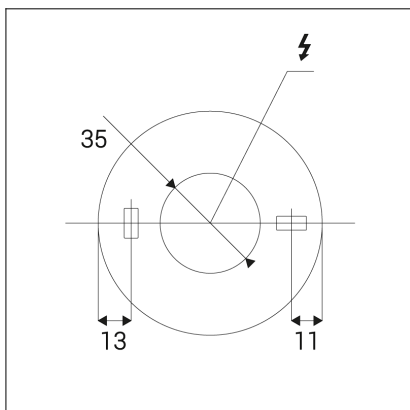

# KLIP ON, WW

<b>Code:</b> 11508311D
<b>Color:</b> WHITE/WHITE / 9016/9016
<b>Material:</b> ALUMINIUM/PMMA
<b>Power:</b> 11W
<b>Color temperature:</b> 3000K
<b>Lumen output:</b> 770lm
<b>Efficacy:</b> 70lm/W
<b>Color rendering index:</b> 90+
<b>SDCM:</b> < 3
<b>Light beam angle:</b> 30°
<b>Light Source:</b> LED
<b>Dimmable:</b> DALI/PUSH
<b>LED lifetime:</b> L80B20 50.000h
<b>Driver:</b> 250 mA
<b>Voltage / Frequency:</b> 220-240V AC, 50-60Hz
<b>Dimensions luminaire:</b> d77x99 mm
<b>Product weight kg:</b> 0.4
<b>Package dimensions:</b> 110x90x90 mm
<b>Remark:</b> wall mountable - yes