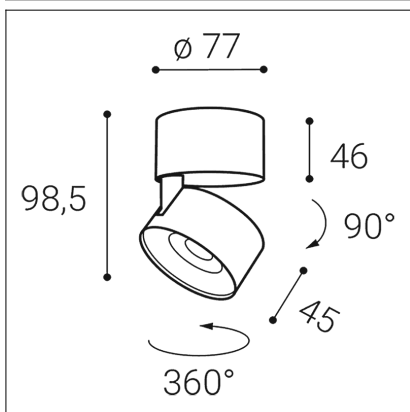

# KLIP ON, WW

<b>Code:</b> 11508311D
<b>Color:</b> WHITE/WHITE / 9016/9016
<b>Material:</b> ALUMINIUM/PMMA
<b>Power:</b> 11W
<b>Color temperature:</b> 3000K
<b>Lumen output:</b> 770lm
<b>Efficacy:</b> 70lm/W
<b>Color rendering index:</b> 90+
<b>SDCM:</b> < 3
<b>Light beam angle:</b> 30°
<b>Light Source:</b> LED
<b>Dimmable:</b> DALI/PUSH
<b>LED lifetime:</b> L80B20 50.000h
<b>Driver:</b> 250 mA
<b>Voltage / Frequency:</b> 220-240V AC, 50-60Hz
<b>Dimensions luminaire:</b> d77x99 mm
<b>Product weight kg:</b> 0.4
<b>Package dimensions:</b> 110x90x90 mm
<b>Remark:</b> wall mountable - yes