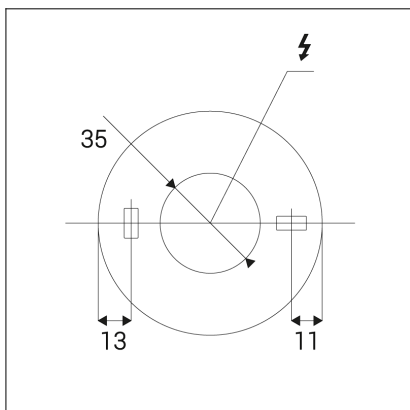

# KLIP ON, BB

<b>Code:</b>	11508333
<b>Color:</b>	BLACK/BLACK / 9005/9005
<b>Material:</b>	ALUMINIUM/PMMA
<b>Power:</b>	11W
<b>Color temperature:</b>	3000K
<b>Lumen output:</b>	770lm
<b>Efficacy:</b>	70lm/W
<b>Color rendering index:</b>	90+
<b>SDCM:</b>	< 3
<b>Light beam angle:</b>	30°
<b>Light Source:</b>	LED
<b>Dimmable:</b>	ON/OFF
<b>LED lifetime:</b>	L80B20 50.000h
<b>Driver:</b>	250 mA
<b>Voltage / Frequency:</b>	220-240V AC, 50-60Hz
<b>Dimensions luminaire:</b>	d77x99 mm
<b>Product weight kg:</b>	0.4
<b>Package dimensions:</b>	110x90x90 mm
<b>Remark:</b>	wall mountable - yes