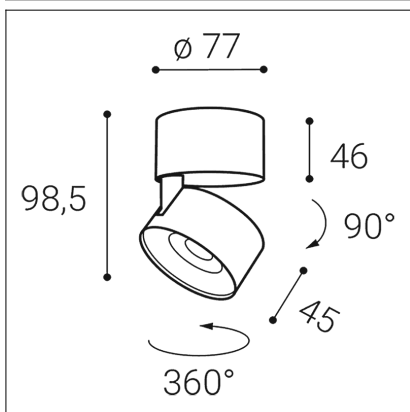

# KLIP ON, BB

<b>Code:</b>	11508333
<b>Color:</b>	BLACK/BLACK / 9005/9005
<b>Material:</b>	ALUMINIUM/PMMA
<b>Power:</b>	11W
<b>Color temperature:</b>	3000K
<b>Lumen output:</b>	770lm
<b>Efficacy:</b>	70lm/W
<b>Color rendering index:</b>	90+
<b>SDCM:</b>	< 3
<b>Light beam angle:</b>	30°
<b>Light Source:</b>	LED
<b>Dimmable:</b>	ON/OFF
<b>LED lifetime:</b>	L80B20 50.000h
<b>Driver:</b>	250 mA
<b>Voltage / Frequency:</b>	220-240V AC, 50-60Hz
<b>Dimensions luminaire:</b>	d77x99 mm
<b>Product weight kg:</b>	0.4
<b>Package dimensions:</b>	110x90x90 mm
<b>Remark:</b>	wall mountable - yes