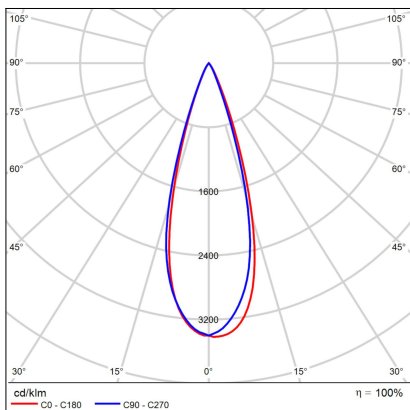

# KLIP ON, BB

<b>Code:</b>	11508333
<b>Color:</b>	BLACK/BLACK / 9005/9005
<b>Material:</b>	ALUMINIUM/PMMA
<b>Power:</b>	11W
<b>Color temperature:</b>	3000K
<b>Lumen output:</b>	770lm
<b>Efficacy:</b>	70lm/W
<b>Color rendering index:</b>	90+
<b>SDCM:</b>	< 3
<b>Light beam angle:</b>	30°
<b>Light Source:</b>	LED
<b>Dimmable:</b>	ON/OFF
<b>LED lifetime:</b>	L80B20 50.000h
<b>Driver:</b>	250 mA
<b>Voltage / Frequency:</b>	220-240V AC, 50-60Hz
<b>Dimensions luminaire:</b>	d77x99 mm
<b>Product weight kg:</b>	0.4
<b>Package dimensions:</b>	110x90x90 mm
<b>Remark:</b>	wall mountable - yes