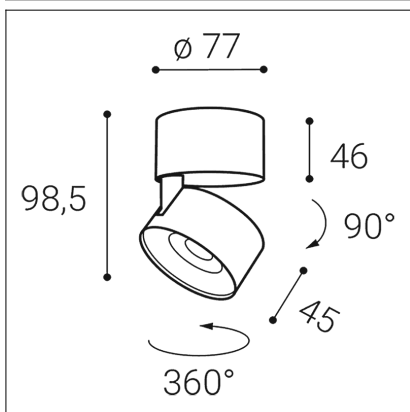

# KLIP ON, BB

<b>Code:</b>	11508333D
<b>Color:</b>	BLACK/BLACK / 9005/9005
<b>Material:</b>	ALUMINIUM/PMMA
<b>Power:</b>	11W
<b>Color temperature:</b>	3000K
<b>Lumen output:</b>	770lm
<b>Efficacy:</b>	70lm/W
<b>Color rendering index:</b>	90+
<b>SDCM:</b>	< 3
<b>Light beam angle:</b>	30°
<b>Light Source:</b>	LED
<b>Dimmable:</b>	DALI/PUSH
<b>LED lifetime:</b>	L80B20 50.000h
<b>Driver:</b>	250 mA
<b>Voltage / Frequency:</b>	220-240V AC, 50-60Hz
<b>Dimensions luminaire:</b>	d77x99 mm
<b>Product weight kg:</b>	0.4
<b>Package dimensions:</b>	110x90x90 mm
<b>Remark:</b>	wall mountable - yes