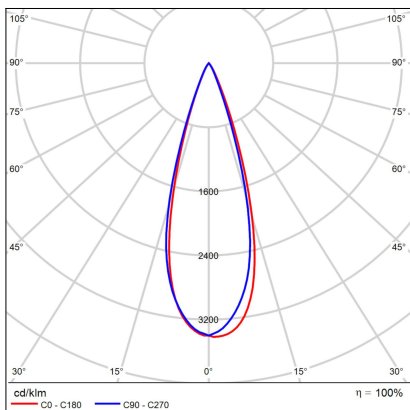

# KLIP ON, BB

<b>Code:</b>	11508333D
<b>Color:</b>	BLACK/BLACK / 9005/9005
<b>Material:</b>	ALUMINIUM/PMMA
<b>Power:</b>	11W
<b>Color temperature:</b>	3000K
<b>Lumen output:</b>	770lm
<b>Efficacy:</b>	70lm/W
<b>Color rendering index:</b>	90+
<b>SDCM:</b>	< 3
<b>Light beam angle:</b>	30°
<b>Light Source:</b>	LED
<b>Dimmable:</b>	DALI/PUSH
<b>LED lifetime:</b>	L80B20 50.000h
<b>Driver:</b>	250 mA
<b>Voltage / Frequency:</b>	220-240V AC, 50-60Hz
<b>Dimensions luminaire:</b>	d77x99 mm
<b>Product weight kg:</b>	0.4
<b>Package dimensions:</b>	110x90x90 mm
<b>Remark:</b>	wall mountable - yes