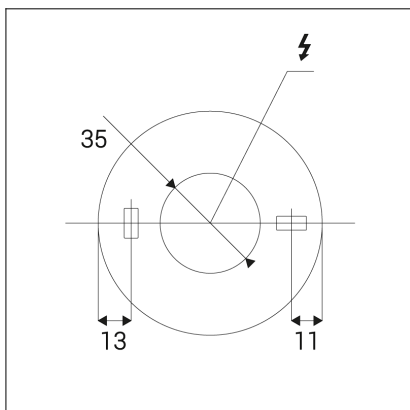

# KLIP ON, BB

<b>Code:</b>	11508333D
<b>Color:</b>	BLACK/BLACK / 9005/9005
<b>Material:</b>	ALUMINIUM/PMMA
<b>Power:</b>	11W
<b>Color temperature:</b>	3000K
<b>Lumen output:</b>	770lm
<b>Efficacy:</b>	70lm/W
<b>Color rendering index:</b>	90+
<b>SDCM:</b>	< 3
<b>Light beam angle:</b>	30°
<b>Light Source:</b>	LED
<b>Dimmable:</b>	DALI/PUSH
<b>LED lifetime:</b>	L80B20 50.000h
<b>Driver:</b>	250 mA
<b>Voltage / Frequency:</b>	220-240V AC, 50-60Hz
<b>Dimensions luminaire:</b>	d77x99 mm
<b>Product weight kg:</b>	0.4
<b>Package dimensions:</b>	110x90x90 mm
<b>Remark:</b>	wall mountable - yes