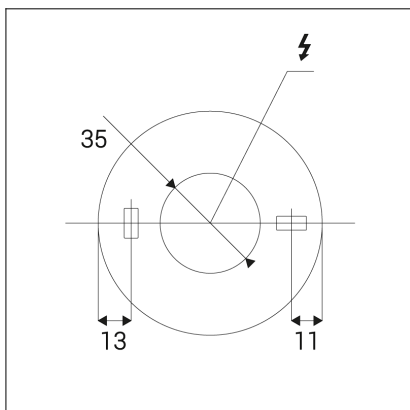

KLIP ON, BB

Code:	11508333DT
Color:	BLACK/BLACK / 9005/9005
Material:	ALUMINIUM/PMMA
Power:	11W
Color temperature:	3000K
Lumen output:	770lm
Efficacy:	70lm/W
Color rendering index:	90+
SDCM:	< 3
Light beam angle:	30°
Light Source:	LED
Dimmable:	TRIAC
LED lifetime:	L80B20 50.000h
Driver:	250 mA
Voltage / Frequency:	220-240V AC, 50-60Hz
Dimensions luminaire:	d77x99 mm
Product weight kg:	0.4
Package dimensions:	110x90x90 mm
Remark:	wall mountable - yes