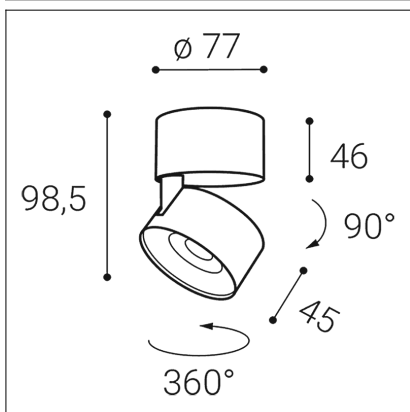

KLIP ON, BB

Code:	11508333DT
Color:	BLACK/BLACK / 9005/9005
Material:	ALUMINIUM/PMMA
Power:	11W
Color temperature:	3000K
Lumen output:	770lm
Efficacy:	70lm/W
Color rendering index:	90+
SDCM:	< 3
Light beam angle:	30°
Light Source:	LED
Dimmable:	TRIAC
LED lifetime:	L80B20 50.000h
Driver:	250 mA
Voltage / Frequency:	220-240V AC, 50-60Hz
Dimensions luminaire:	d77x99 mm
Product weight kg:	0.4
Package dimensions:	110x90x90 mm
Remark:	wall mountable - yes