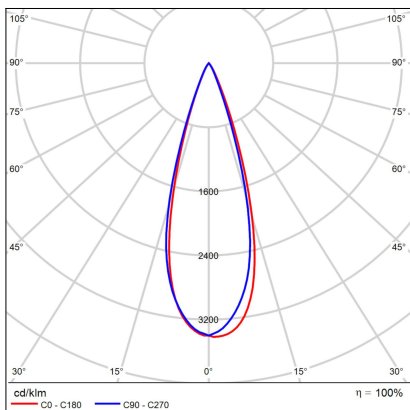

KLIP ON, BB

Code:	11508333DT
Color:	BLACK/BLACK / 9005/9005
Material:	ALUMINIUM/PMMA
Power:	11W
Color temperature:	3000K
Lumen output:	770lm
Efficacy:	70lm/W
Color rendering index:	90+
SDCM:	< 3
Light beam angle:	30°
Light Source:	LED
Dimmable:	TRIAC
LED lifetime:	L80B20 50.000h
Driver:	250 mA
Voltage / Frequency:	220-240V AC, 50-60Hz
Dimensions luminaire:	d77x99 mm
Product weight kg:	0.4
Package dimensions:	110x90x90 mm
Remark:	wall mountable - yes