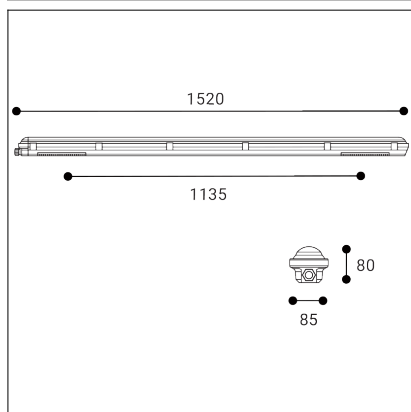

DUSTER III 150

Code:	1221951
Color:	GREY / 7038
Material:	PC/PC
Power:	29-52W
Color temperature:	3000K/3500K/4000K
Lumen output:	4640-8320lm
Efficacy:	160lm/W
Color rendering index:	80+
SDCM:	< 3
Light beam angle:	160°
Light Source:	LED
Dimmable:	ON/OFF
LED lifetime:	L80B20 100.000h
Driver:	200-350 mA
Voltage / Frequency:	220-240V AC, 50-60Hz
Max. units per circuit output:	B20:45, B16:36, B13:29, B10:23, C20:75, C16:61, C13:49, C10:37
Dimensions luminaire:	1520x85x80 mm
Product weight kg:	1.7
Packing carton:	9
Package dimensions:	1530x90x85 mm
Remark:	linkable