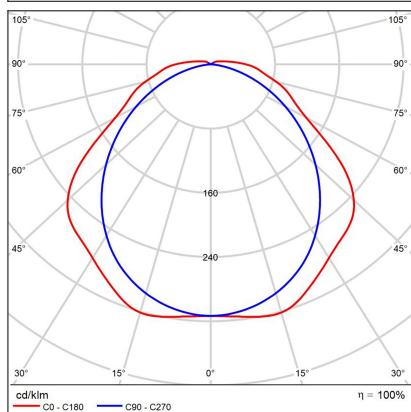

DUSTER III 150

Code:	1221951
Color:	GREY / 7038
Material:	PC/PC
Power:	29-52W
Color temperature:	3000K/3500K/4000K
Lumen output:	4640-8320lm
Efficacy:	160lm/W
Color rendering index:	80+
SDCM:	< 3
Light beam angle:	160°
Light Source:	LED
Dimmable:	ON/OFF
LED lifetime:	L80B20 100.000h
Driver:	200-350 mA
Voltage / Frequency:	220-240V AC, 50-60Hz
Max. units per circuit output:	B20:45, B16:36, B13:29, B10:23, C20:75, C16:61, C13:49, C10:37
Dimensions luminaire:	1520x85x80 mm
Product weight kg:	1.7
Packing carton:	9
Package dimensions:	1530x90x85 mm
Remark:	linkable