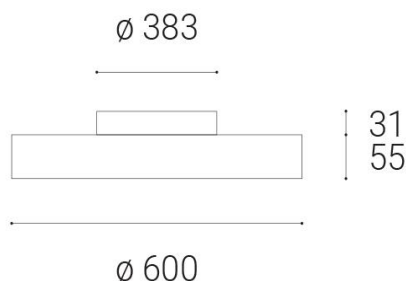

ROTO 60, W

Name	ROTO 60, W
Code	1234151D
Color	WHITE
Category	CEILING
Power	60+8W ± 10 %
Lumen output	6300lm ± 10 %
Color temperature	2700K/3300K/4000K
Efficacy	105lm/W
Driver	550 mA + 180 mA
Electrical insulation class	
Voltage/frequency	220-240V/50-60Hz
Color Rendering Index	90+
SDCM	< 3
Light beam angle	120°
Unified Glare Rating	N/A
Light source	LED
Dimmable	N/A
LED Lifetime	L80B20 50.000h 25°C
Warranty	5 YEAR
Ingress Protection	IP 40
Material	ALUMINIUM/PS

Product

ROTO 60, W

1234151D

WHITE

CEILING

Power

60+8W ± 10 %

6300lm ± 10 %