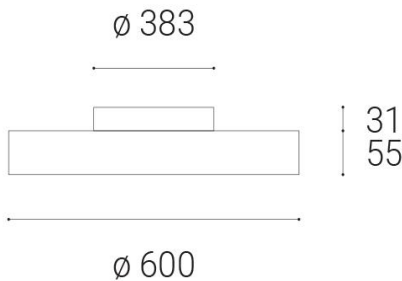

ROTO 60, B

Name	ROTO 60, B
Code	1234153D
Color	BLACK
Category	CEILING
Power	60+8W ± 10 %
Lumen output	6300lm ± 10 %
Color temperature	2700K/3300K/4000K
Efficacy	105lm/W
Driver	550 mA + 180 mA
Electrical insulation class	
Voltage/frequency	220-240V/50-60Hz
Color Rendering Index	90+
SDCM	< 3
Light beam angle	120°
Unified Glare Rating	N/A
Light source	LED
Dimmable	N/A
LED Lifetime	L80B20 50.000h 25°C
Warranty	5 YEAR
Ingress Protection	IP 40
Material	ALUMINIUM/PS

EN

Circular ceiling lamp for interior installation. Light source - LED SMD. Slim design with direct and indirect light emission. It is available in 2 sizes, in white and black, including dimmable versions.