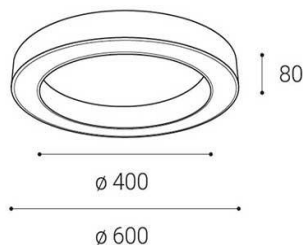

SATURN 60, W DIM

Name	SATURN 60, W DIM
Code	1270551D
Color	WHITE
Category	CEILING
Power	50W ± 10 %
Lumen output	3300lm ± 10 %
Color temperature	3000K/4000K
Efficacy	66lm/W
Driver	1300 mA
Electrical insulation class	
Voltage/frequency	220-240V/50-60Hz
Color Rendering Index	80+
SDCM	< 3
Light beam angle	160°
Unified Glare Rating	N/A
Light source	LED
Dimmable	DALI/PUSH
LED Lifetime	L80B20 50.000h 25°C
Warranty	5 YEAR
Ingress Protection	IP 20
Material	ALUMINIUM/PMMA

EN

Round ceiling surface light fitting for interior mounting in ring shape, equipped with SMD LEDs.

Available in 2 different sizes in black and white color.

Housing made of aluminium, opal diffuser made of PMMA.