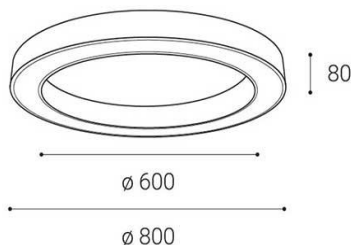

SATURN 80, B

Name	SATURN 80, B
Code	1270653
Color	BLACK
Category	CEILING
Power	80W ± 10 %
Lumen output	6600lm ± 10 %
Color temperature	3000K/4000K
Efficacy	83lm/W
Driver	2 x 1050 mA
Electrical insulation class	
Voltage/frequency	220-240V/50-60Hz
Color Rendering Index	80+
SDCM	< 3
Light beam angle	160°
Unified Glare Rating	N/A
Light source	LED
Dimmable	N/A
LED Lifetime	L80B20 50.000h 25°C
Warranty	5 YEAR
Ingress Protection	IP 20
Material	ALUMINIUM/PMMA

EN

Round ceiling surface light fitting for interior mounting in ring shape, equipped with SMD LEDs.

Available in 2 different sizes in black and white color.

Housing made of aluminium, opal diffuser made of PMMA.

Application:

general lighting, intended for residential or commercial areas (livingrooms, guest or bedrooms, entrance areas, kitchen, receptions, meeting rooms)

CZ

Kruhové stropní svítidlo pro montáž do interiéru ve tvaru kruhu. Světelný zdroj - LED SMD.

K dispozici ve 2 různých velikostech v černé a bílé barvě.

Svítidlo je vyrobeno z hliníku, opálový difúzor z PMMA.

Použití:

všeobecné osvětlení určené pro obytné nebo komerční prostory (jídelna, obývací pokoj, dětský pokoj nebo ložnice, vstupní prostory, kuchyň, recepce, zasedací místnosti)

Product

SATURN 80, B

1270653

BLACK

CEILING

Power

80W ± 10 %

6600lm ± 10 %

3000K/4000K

83lm/W

2 x 1050 mA

220-240V/50-60Hz

Information

80+

< 3

160°

N/A

LED

N/A

L80B20 50.000h 25°C

5 YEAR

Other data

IP 20

ALUMINIUM/PMMA

DE

Runde Deckenaufbauleuchte zur Innenmontage in Ringform, bestückt mit SMD-LEDs.

Erhältlich in 2 verschiedenen Größen in schwarz und weiß.

Gehäuse aus Aluminium, opaler Diffusor aus PMMA.

Anwendung:

Allgemeinbeleuchtung für Wohn- oder Geschäftsbereiche (Wohnzimmer, Gäste- oder Schlafzimmer, Eingangsbereiche, Küche, Empänge, Besprechungsräume)

SK

Kruhové stropné svietidlo určené pre montáž do interiéru v tvare prstenca. Svetelný zdroj - SMD LED.

Svietidlo je vyrobené z hliníka, opálový difúzor z PMMA.

K dispozícii v 2 rôznych veľkostiach v čiernej a bielej farbe.

Použitie:

všeobecné osvetlenie určené pre obytné alebo komerčné priestory (jedáleň, obývacia izba, detská izba alebo spálňa, vstupné priestory, recepcia, rokovacie miestnosti)