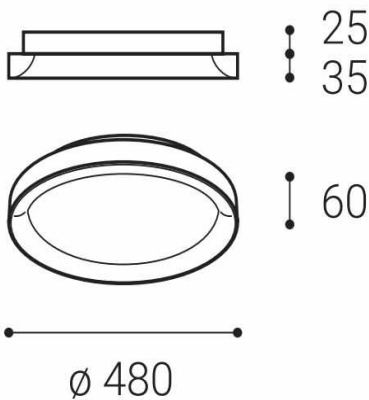

# BELLA SLIM 48, W DIM

<b>Name</b>	
<b>Code</b>	
<b>Color</b>	
<b>Category</b>	
<b>Power</b>	
<b>Lumen output</b>	
<b>Color temperature</b>	
<b>Efficacy</b>	
<b>Driver</b>	
<b>Electrical insulation class</b>	
<b>Voltage/frequency</b>	
<b>Color Rendering Index</b>	
<b>SDCM</b>	
<b>Light beam angle</b>	
<b>Unified Glare Rating</b>	
<b>Light source</b>	
<b>Dimmable</b>	
<b>LED Lifetime</b>	
<b>Warranty</b>	
<b>Ingress Protection</b>	
<b>Material</b>	

## EN

Round ceiling surface light fitting for interior mounting, equipped with SMD LEDs.

Available in 2 different sizes in black, white and coffee color.

Housing made of aluminium, opal diffuser made of PMMA.