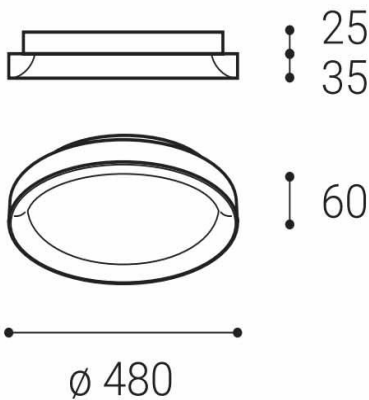

# BELLA SLIM 48, B

<b>Name</b>	BELLA SLIM 48, B
<b>Code</b>	1271653
<b>Color</b>	BLACK
<b>Category</b>	CEILING
<b>Power</b>	38W ± 10 %
<b>Lumen output</b>	2660lm ± 10 %
<b>Color temperature</b>	3000K/4000K
<b>Efficacy</b>	70lm/W
<b>Driver</b>	950 mA
<b>Electrical insulation class</b>	
<b>Voltage/frequency</b>	220-240V/50-60Hz
<b>Color Rendering Index</b>	80+
<b>SDCM</b>	< 3
<b>Light beam angle</b>	160°
<b>Unified Glare Rating</b>	N/A
<b>Light source</b>	LED
<b>Dimmable</b>	N/A
<b>LED Lifetime</b>	L80B20 50.000h 25°C
<b>Warranty</b>	5 YEAR
<b>Ingress Protection</b>	IP 20
<b>Material</b>	ALUMINIUM/PMMA

## EN

Round ceiling surface light fitting for interior mounting, equipped with SMD LEDs.

Available in 2 different sizes in black, white and coffee color.

Housing made of aluminium, opal diffuser made of PMMA.