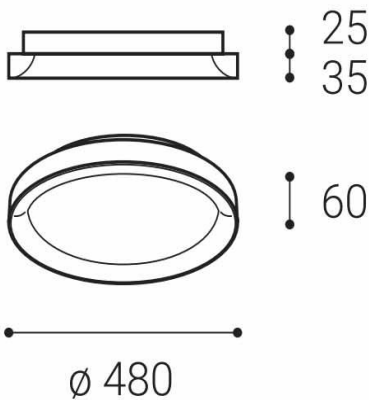

# BELLA SLIM 48, B DIM

<b>Name</b>	BELLA SLIM 48, B DIM
<b>Code</b>	1271653D
<b>Color</b>	BLACK
<b>Category</b>	CEILING
<b>Power</b>	38W ± 10 %
<b>Lumen output</b>	2660lm ± 10 %
<b>Color temperature</b>	3000K/4000K
<b>Efficacy</b>	70lm/W
<b>Driver</b>	950 mA
<b>Electrical insulation class</b>	
<b>Voltage/frequency</b>	220-240V/50-60Hz
<b>Color Rendering Index</b>	80+
<b>SDCM</b>	< 3
<b>Light beam angle</b>	160°
<b>Unified Glare Rating</b>	N/A
<b>Light source</b>	LED
<b>Dimmable</b>	DALI/PUSH
<b>LED Lifetime</b>	L80B20 50.000h 25°C
<b>Warranty</b>	5 YEAR
<b>Ingress Protection</b>	IP 20
<b>Material</b>	ALUMINIUM/PMMA

## EN

Round ceiling surface light fitting for interior mounting, equipped with SMD LEDs.

Available in 2 different sizes in black, white and coffee color.

Housing made of aluminium, opal diffuser made of PMMA.