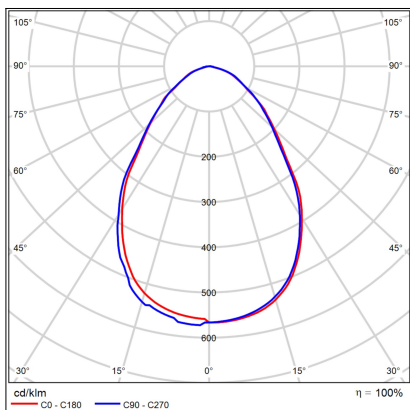

ZETA ON S, B

Code: 1480223D
Color: BLACK / 9017
Material: ALUMINIUM/PMMA
Power: 15W
Color temperature: 2700K
Lumen output: 1350lm
Efficacy: 90lm/W
Color rendering index: 90+
SDCM: < 3
Light beam angle: 90°
Light Source: LED
Dimmable: DALI/PUSH
LED lifetime: L80B20 50.000h
Driver: 350 mA
Voltage / Frequency: 220-240V AC, 50-60Hz
Dimensions luminaire: d120x64 mm
Product weight kg: 0.54
Package dimensions: 130x130x85 mm
Remark: wall mountable - yes