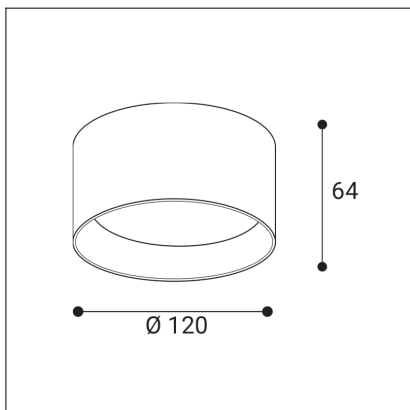

ZETA ON S, B

Code: 1480223D
Color: BLACK / 9017
Material: ALUMINIUM/PMMA
Power: 15W
Color temperature: 2700K
Lumen output: 1350lm
Efficacy: 90lm/W
Color rendering index: 90+
SDCM: < 3
Light beam angle: 90°
Light Source: LED
Dimmable: DALI/PUSH
LED lifetime: L80B20 50.000h
Driver: 350 mA
Voltage / Frequency: 220-240V AC, 50-60Hz
Dimensions luminaire: d120x64 mm
Product weight kg: 0.54
Package dimensions: 130x130x85 mm
Remark: wall mountable - yes