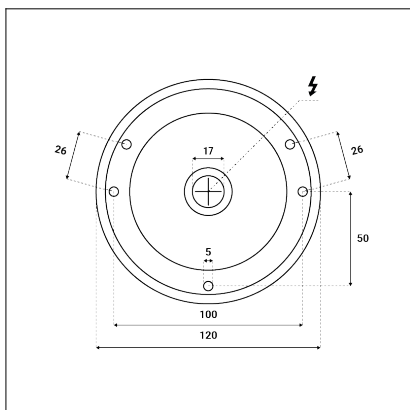

ZETA ON S, B

Code: 1480223D
Color: BLACK / 9017
Material: ALUMINIUM/PMMA
Power: 15W
Color temperature: 2700K
Lumen output: 1350lm
Efficacy: 90lm/W
Color rendering index: 90+
SDCM: < 3
Light beam angle: 90°
Light Source: LED
Dimmable: DALI/PUSH
LED lifetime: L80B20 50.000h
Driver: 350 mA
Voltage / Frequency: 220-240V AC, 50-60Hz
Dimensions luminaire: d120x64 mm
Product weight kg: 0.54
Package dimensions: 130x130x85 mm
Remark: wall mountable - yes