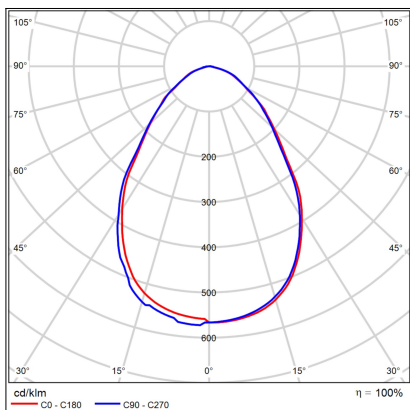

ZETA ON S, B

Code:	1480223DT
Color:	BLACK / 9017
Material:	ALUMINIUM/PMMA
Power:	8-12W
Color temperature:	2700K
Lumen output:	720-1080lm
Efficacy:	90lm/W
Color rendering index:	90+
SDCM:	< 3
Light beam angle:	90°
Light Source:	LED
Dimmable:	TRIAC
LED lifetime:	L80B20 50.000h
Driver:	200-300 mA
Voltage / Frequency:	220-240V AC, 50-60Hz
Dimensions luminaire:	d120x64 mm
Product weight kg:	0.54
Package dimensions:	130x130x85 mm
Remark:	wall mountable - yes / switching driver 8-10-12W