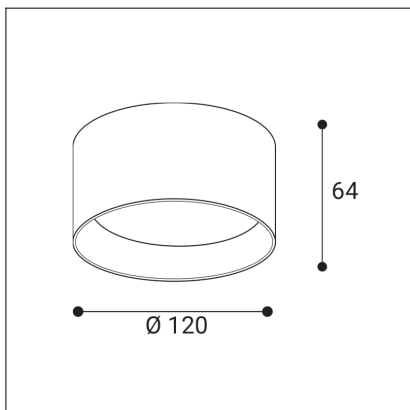

ZETA ON S, B

Code:	1480223DT
Color:	BLACK / 9017
Material:	ALUMINIUM/PMMA
Power:	8-12W
Color temperature:	2700K
Lumen output:	720-1080lm
Efficacy:	90lm/W
Color rendering index:	90+
SDCM:	< 3
Light beam angle:	90°
Light Source:	LED
Dimmable:	TRIAC
LED lifetime:	L80B20 50.000h
Driver:	200-300 mA
Voltage / Frequency:	220-240V AC, 50-60Hz
Dimensions luminaire:	d120x64 mm
Product weight kg:	0.54
Package dimensions:	130x130x85 mm
Remark:	wall mountable - yes / switching driver 8-10-12W