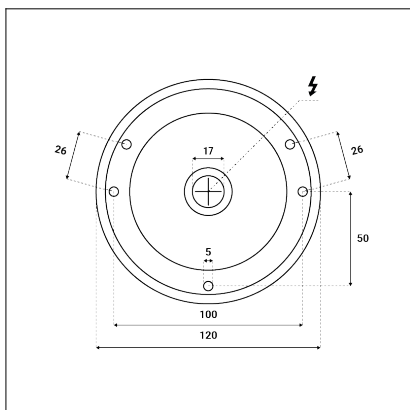

ZETA ON S, B

Code:	1480223DT
Color:	BLACK / 9017
Material:	ALUMINIUM/PMMA
Power:	8-12W
Color temperature:	2700K
Lumen output:	720-1080lm
Efficacy:	90lm/W
Color rendering index:	90+
SDCM:	< 3
Light beam angle:	90°
Light Source:	LED
Dimmable:	TRIAC
LED lifetime:	L80B20 50.000h
Driver:	200-300 mA
Voltage / Frequency:	220-240V AC, 50-60Hz
Dimensions luminaire:	d120x64 mm
Product weight kg:	0.54
Package dimensions:	130x130x85 mm
Remark:	wall mountable - yes / switching driver 8-10-12W