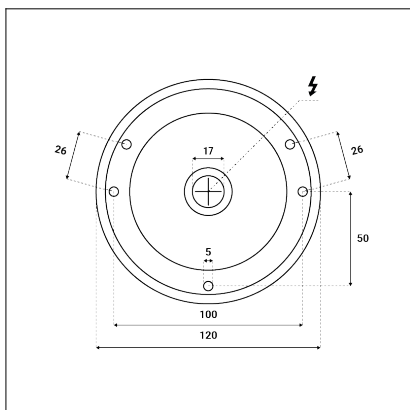

ZETA ON S, N

Code: 1480226D

Color: NICKEL / 7032

Material: ALUMINIUM/PMMA

Power: 15W

Color temperature: 2700K

Lumen output: 1350lm

Efficacy: 90lm/W

Color rendering index: 90+

SDCM: < 3

Light beam angle: 90°

Light Source: LED

Dimmable: DALI/PUSH

LED lifetime: L80B20 50.000h

Driver: 350 mA

Voltage / Frequency: 220-240V AC, 50-60Hz

Dimensions luminaire: d120x64 mm

Product weight kg: 0.54

Package dimensions: 130x130x85 mm

Remark: wall mountable - yes