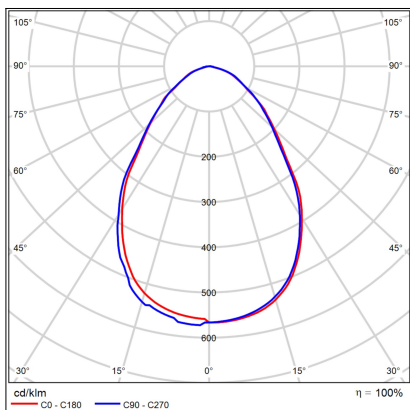

ZETA ON S, N

Code: 1480226D

Color: NICKEL / 7032

Material: ALUMINIUM/PMMA

Power: 15W

Color temperature: 2700K

Lumen output: 1350lm

Efficacy: 90lm/W

Color rendering index: 90+

SDCM: < 3

Light beam angle: 90°

Light Source: LED

Dimmable: DALI/PUSH

LED lifetime: L80B20 50.000h

Driver: 350 mA

Voltage / Frequency: 220-240V AC, 50-60Hz

Dimensions luminaire: d120x64 mm

Product weight kg: 0.54

Package dimensions: 130x130x85 mm

Remark: wall mountable - yes