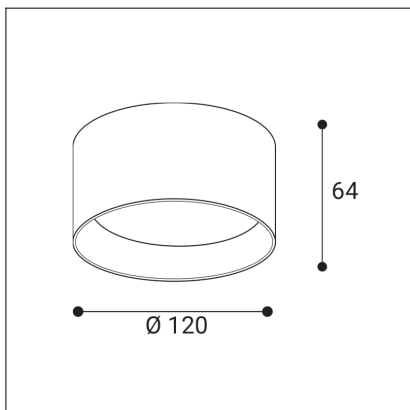

ZETA ON S, N

Code: 1480226D

Color: NICKEL / 7032

Material: ALUMINIUM/PMMA

Power: 15W

Color temperature: 2700K

Lumen output: 1350lm

Efficacy: 90lm/W

Dimensions luminaire: d120x64 mm

Product weight kg: 0.54

Package dimensions: 130x130x85 mm

Remark: wall mountable - yes