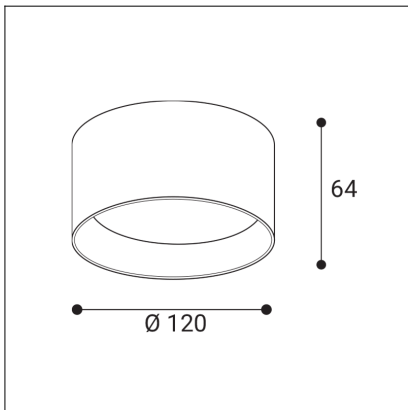

ZETA ON S, CF

Code:	1480228DT
Color:	COFFEE / 8025
Material:	ALUMINIUM/PMMA
Power:	8-12W
Color temperature:	2700K
Lumen output:	720-1080lm
Efficacy:	90lm/W
Color rendering index:	90+
SDCM:	< 3
Light beam angle:	90°
Light Source:	LED
Dimmable:	TRIAC
LED lifetime:	L80B20 50.000h
Driver:	200-300 mA
Voltage / Frequency:	220-240V AC, 50-60Hz
Dimensions luminaire:	d120x64 mm
Product weight kg:	0.54
Package dimensions:	130x130x85 mm
Remark:	wall mountable - yes / switching driver 8-10-12W