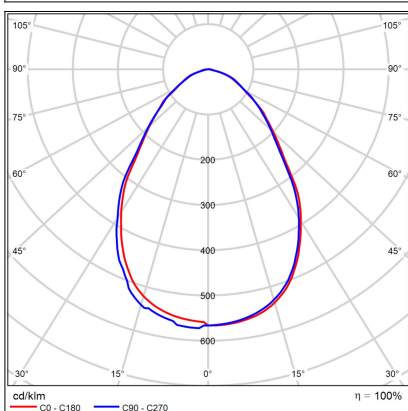

ZETA ON S, CF

Code:	1480228DT
Color:	COFFEE / 8025
Material:	ALUMINIUM/PMMA
Power:	8-12W
Color temperature:	2700K
Lumen output:	720-1080lm
Efficacy:	90lm/W
Color rendering index:	90+
SDCM:	< 3
Light beam angle:	90°
Light Source:	LED
Dimmable:	TRIAC
LED lifetime:	L80B20 50.000h
Driver:	200-300 mA
Voltage / Frequency:	220-240V AC, 50-60Hz
Dimensions luminaire:	d120x64 mm
Product weight kg:	0.54
Package dimensions:	130x130x85 mm
Remark:	wall mountable - yes / switching driver 8-10-12W