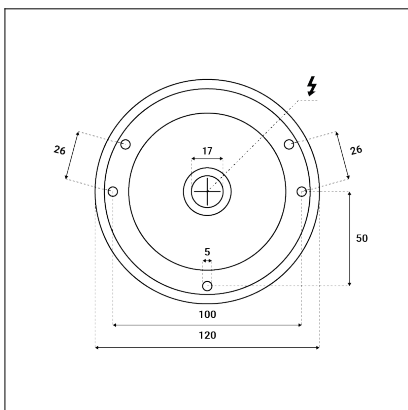

ZETA ON S, CF

Code:	1480228DT
Color:	COFFEE / 8025
Material:	ALUMINIUM/PMMA
Power:	8-12W
Color temperature:	2700K
Lumen output:	720-1080lm
Efficacy:	90lm/W
Color rendering index:	90+
SDCM:	< 3
Light beam angle:	90°
Light Source:	LED
Dimmable:	TRIAC
LED lifetime:	L80B20 50.000h
Driver:	200-300 mA
Voltage / Frequency:	220-240V AC, 50-60Hz
Dimensions luminaire:	d120x64 mm
Product weight kg:	0.54
Package dimensions:	130x130x85 mm
Remark:	wall mountable - yes / switching driver 8-10-12W