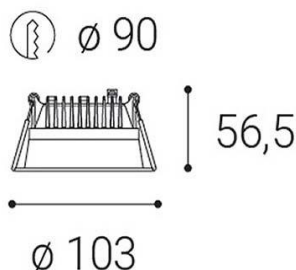

ZETA XS, W

Name	ZETA XS, W
Code	2250431
Color	WHITE
Category	RECESSED
Power	8-10W ± 10 %
Lumen output	800-1000lm ± 10 %
Color temperature	3000K
Efficacy	100lm/W
Driver	200-350 mA
Electrical insulation class	⚡
Voltage/frequency	220-240V/50-60Hz
Color Rendering Index	90+
SDCM	< 3
Light beam angle	90°
Unified Glare Rating	<19
Light source	LED
Dimmable	N/A
LED Lifetime	L80B20 50.000h 25°C
Warranty	5 YEAR
Ingress Protection	IP 44
Material	ALUMINIUM/PMMA