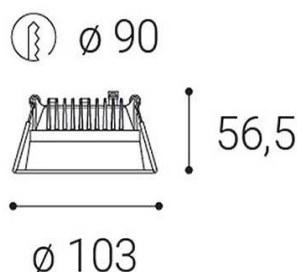

ZETA XS, W

Name	ZETA XS, W
Code	2250431D
Color	WHITE
Category	RECESSED
Power	10w ± 10 %
Lumen output	1000lm ± 10 %
Color temperature	3000K
Efficacy	100lm/W
Driver	350 mA
Electrical insulation class	⚡
Voltage/frequency	220-240V/50-60Hz
Color Rendering Index	90+
SDCM	< 3
Light beam angle	90°
Unified Glare Rating	<19
Light source	LED
Dimmable	DALI/PUSH
LED Lifetime	L80B20 50.000h 25°C
Warranty	5 YEAR
Ingress Protection	IP 44
Material	ALUMINIUM/PMMA

< 3

90°

<19

LED

DALI/PUSH

L80B20 50.000h 25°C

5 YEAR

Other data