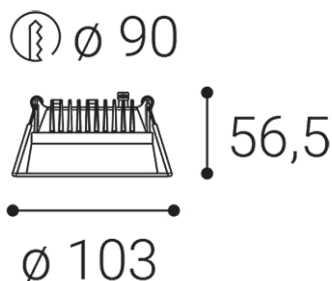

ZETA XS, W

Name	ZETA XS, W
Code	2250431DT
Color	WHITE
Category	RECESSED
Power	10w ± 10 %
Lumen output	1000lm ± 10 %
Color temperature	3000K
Efficacy	100lm/W
Driver	350 mA
Electrical insulation class	Ⅲ
Voltage/frequency	220-240V/50-60Hz
Color Rendering Index	90+
SDCM	< 3
Light beam angle	90°
Unified Glare Rating	<19
Light source	LED
Dimmable	TRIAC
LED Lifetime	L80B20 50.000h 25°C
Warranty	5 YEAR
Ingress Protection	IP 44
Material	ALUMINIUM/PMMA

Product

ZETA XS, W

2250431DT

WHITE

RECESSED

Power

10w ± 10 %

1000lm ± 10 %