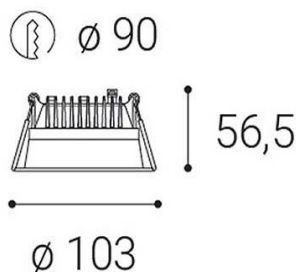

ZETA XS, B

Name	ZETA XS, B
Code	2250433
Color	BLACK
Category	RECESSED
Power	8-10W ± 10 %
Lumen output	800-1000lm ± 10 %
Color temperature	3000K
Efficacy	100lm/W
Driver	200-350 mA
Electrical insulation class	⚡
Voltage/frequency	220-240V/50-60Hz
Color Rendering Index	90+
SDCM	< 3
Light beam angle	90°
Unified Glare Rating	<19
Light source	LED
Dimmable	N/A
LED Lifetime	L80B20 50.000h 25°C
Warranty	5 YEAR
Ingress Protection	IP 44
Material	ALUMINIUM/PMMA