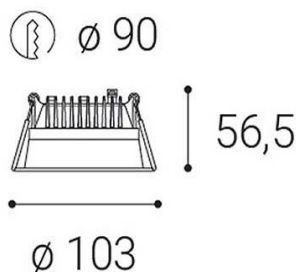

ZETA XS, B

Name	ZETA XS, B
Code	2250433D
Color	BLACK
Category	RECESSED
Power	10w ± 10 %
Lumen output	1000lm ± 10 %
Color temperature	3000K
Efficacy	100lm/W
Driver	350 mA
Electrical insulation class	⏚
Voltage/frequency	220-240V/50-60Hz
Color Rendering Index	90+
SDCM	< 3
Light beam angle	90°
Unified Glare Rating	<19
Light source	LED
Dimmable	DALI/PUSH
LED Lifetime	L80B20 50.000h 25°C
Warranty	5 YEAR
Ingress Protection	IP 44
Material	ALUMINIUM/PMMA

< 3

90°

<19

LED

DALI/PUSH

L80B20 50.000h 25°C

5 YEAR

Other data