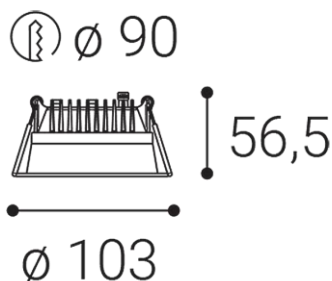

# ZETA XS, B

<b>Name</b>	ZETA XS, B
<b>Code</b>	2250433DT
<b>Color</b>	BLACK
<b>Category</b>	RECESSED
<b>Power</b>	10w ± 10 %
<b>Lumen output</b>	1000lm ± 10 %
<b>Color temperature</b>	3000K
<b>Efficacy</b>	100lm/W
<b>Driver</b>	350 mA
<b>Electrical insulation class</b>	Ⅲ
<b>Voltage/frequency</b>	220-240V/50-60Hz
<b>Color Rendering Index</b>	90+
<b>SDCM</b>	< 3
<b>Light beam angle</b>	90°
<b>Unified Glare Rating</b>	<19
<b>Light source</b>	LED
<b>Dimmable</b>	TRIAC
<b>LED Lifetime</b>	L80B20 50.000h 25°C
<b>Warranty</b>	5 YEAR
<b>Ingress Protection</b>	IP 44
<b>Material</b>	ALUMINIUM/PMMA

## Product

ZETA XS, B

2250433DT

BLACK

RECESSED