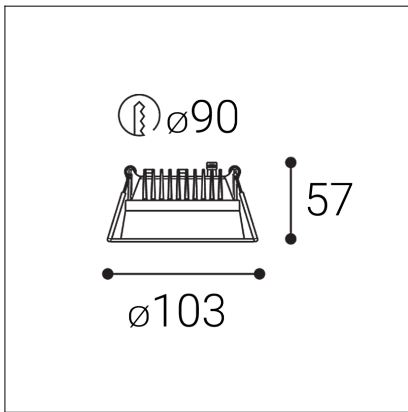

ZETA II XS, W

Code:	2550171
Color:	WHITE / 9003
Material:	ALUMINIUM/PMMA
Power:	6-10W
Color temperature:	2700K/3000K/4000K
Lumen output:	660-1100lm
Efficacy:	110lm/W
Color rendering index:	90+
SDCM:	< 3
Light beam angle:	90°
Unified Glare Rating:	< 19
Light Source:	LED
Dimmable:	ON/OFF
LED lifetime:	L80B20 50.000h
Driver:	150-250 mA
Voltage / Frequency:	220-240V AC, 50-60Hz
Max. units per circuit output:	B10:46, B13:60, B16:74, B20:92, C10:66, C13:85, C16:105, C20:131
Dimensions luminaire:	d103x57 mm
Product weight kg:	0.4
Packing carton:	32
Package dimensions:	180x130x80 mm
Remark:	loop-in/loop-out