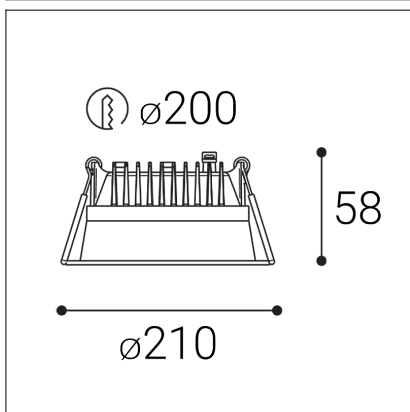

# ZETA II L, W

<b>Code:</b>	2550471
<b>Color:</b>	WHITE / 9003
<b>Material:</b>	ALUMINIUM/PMMA
<b>Power:</b>	11-27W
<b>Color temperature:</b>	2700K/3000K/4000K
<b>Lumen output:</b>	1210-2970lm
<b>Efficacy:</b>	110lm/W
<b>Color rendering index:</b>	90+
<b>SDCM:</b>	< 3
<b>Light beam angle:</b>	90°
<b>Unified Glare Rating:</b>	< 19
<b>Light Source:</b>	LED
<b>Dimmable:</b>	ON/OFF
<b>LED lifetime:</b>	L80B20 50.000h
<b>Driver:</b>	300-700 mA
<b>Voltage / Frequency:</b>	220-240V AC, 50-60Hz
<b>Max. units per circuit output:</b>	B10:22, B13:29, B16:35, B20:44, C10:31, C13:41, C16:50, C20:63
<b>Dimensions luminaire:</b>	d210x58 mm
<b>Product weight kg:</b>	1
<b>Packing carton:</b>	8
<b>Package dimensions:</b>	295x230x90 mm
<b>Remark:</b>	loop-in/loop-out