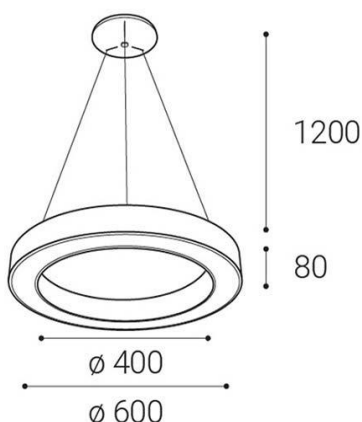

SATURN 60 P-Z, B DIM

Name	
Code	
Color	
Category	
Power	
Lumen output	
Color temperature	
Efficacy	
Driver	
Electrical insulation class	
Voltage/frequency	

Color Rendering Index	
SDCM	
Light beam angle	
Unified Glare Rating	
Light source	
Dimmable	
LED Lifetime	
Warranty	
Ingress Protection	
Material	

EN

Round light fitting for suspended interior mounting, equipped with SMD LEDs.

Available in 2 different sizes in black and white color.

Housing made of aluminium, opal diffuser made of PMMA.

Application:

general lighting, intended for residential or commercial areas (dining room, livingrooms, guest or bedrooms, entrance areas, kitchen, receptions, meeting rooms)

CZ

Kulaté svítidlo pro závěsnou montáž ve tvaru kruhu. Světelný zdroj - LED SMD.

K dispozici ve 2 různých velikostech v černé a bílé barvě.

Svítidlo je vyrobeno z hliníku, opálový difúzor z PMMA.

Použití:

obecné osvětlení určené pro obytné nebo komerční prostory (jídleň, obývací pokoj, dětské izby nebo ložnice, vstupní prostory, kuchyň, recepce, zasedací místnosti)

Product

SATURN 60 P-Z, B DIM

3270753D

BLACK

SUSPENDED

Power

50W ± 10 %

2330lm ± 10 %

3000K/4000K

47lm/W

1200 mA

220-240V/50-60Hz

Information

80+

< 3

160°

N/A

LED

DALI/PUSH

L80B20 50.000h 25°C

5 YEAR

Other data

IP 20

ALUMINIUM/PMMA

DE

Runde Pendelleuchte für Innen- montage, bestückt mit SMD-LEDs. Erhältlich in 2 verschiedenen Größen in schwarz und weiß.

Gehäuse aus Aluminium, opaler Diffusor aus PMMA.

Anwendung:

Allgemeinbeleuchtung für Wohn- oder Geschäftsräume (Esszimmer, Wohnzimmer, Gäste- oder Schlafzimmer, Besprechungsräum, Eingangsbereiche, Küche, Empfänge)

SK

Kruhové závěsné svietidlo určené pre montáž do interiéru. Svetelný zdroj - SMD LED.

Svietidlo je vyrobené z hliníka, opálový difúzor z PMMA.

K dispozícii v 2 rôznych veľkostiach v čiernej a bielej farbe.

Použitie:

všeobecné osvetlenie určené pre obytné alebo komerčné priestory (jedáleň, obývacia izba, hostovská izba, spáňa, vstupné priestory, kuchyňa, recepcia, rokovacie miestnosti)