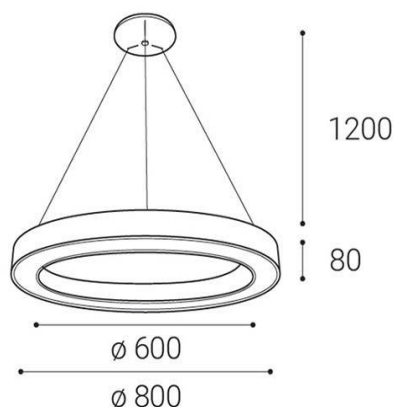

SATURN 80 P-Z, B

Name	SATURN 80 P-Z, B
Code	3270853
Color	BLACK
Category	SUSPENDED
Power	80W ± 10 %
Lumen output	4400lm ± 10 %
Color temperature	3000K/4000K
Efficacy	55lm/W
Driver	2 x 1050 mA
Electrical insulation class	
Voltage/frequency	220-240V/50-60Hz
Color Rendering Index	80+
SDCM	< 3
Light beam angle	160°
Unified Glare Rating	N/A
Light source	LED
Dimmable	N/A
LED Lifetime	L80B20 50.000h 25°C
Warranty	5 YEAR
Ingress Protection	IP 20
Material	ALUMINIUM/PMMA

EN

Round light fitting for suspended interior mounting, equipped with SMD LEDs.

Available in 2 different sizes in black and white color.

Housing made of aluminium, opal diffuser made of PMMA.

Application: