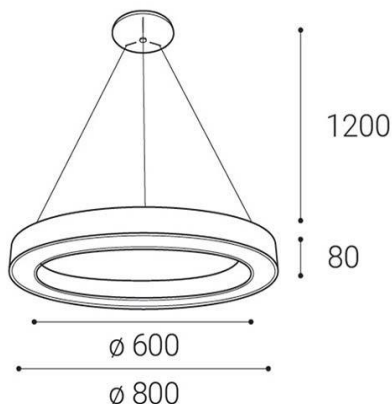

SATURN 80 P-Z, B DIM

Name	SATURN 80 P-Z, B DIM
Code	3270853D
Color	BLACK
Category	SUSPENDED
Power	80W ± 10 %
Lumen output	4400lm ± 10 %
Color temperature	3000K/4000K
Efficacy	55lm/W
Driver	2 x 1050 mA
Electrical insulation class	
Voltage/frequency	220-240V/50-60Hz
Color Rendering Index	80+
SDCM	< 3
Light beam angle	160°
Unified Glare Rating	N/A
Light source	LED
Dimmable	DALI/PUSH
LED Lifetime	L80B20 50.000h 25°C
Warranty	5 YEAR
Ingress Protection	IP 20
Material	ALUMINIUM/PMMA

EN

Round light fitting for suspended interior mounting, equipped with SMD LEDs.

Available in 2 different sizes in black and white color.

Housing made of aluminium, opal diffuser made of PMMA.

Application: