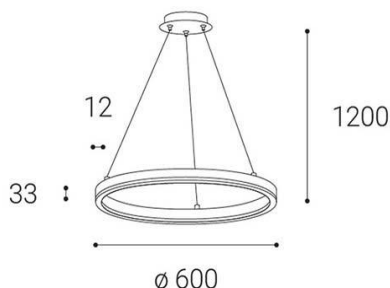

CIRCLE 60 P-Z, W DIM

Name	CIRCLE 60 P-Z, W DIM
Code	3270931D
Color	WHITE
Category	SUSPENDED
Power	42W ± 10 %
Lumen output	3400lm ± 10 %
Color temperature	3000K
Efficacy	81lm/W
Driver	1050 mA
Electrical insulation class	
Voltage/frequency	220-240V/50-60Hz
Color Rendering Index	80+
SDCM	< 3
Light beam angle	160°
Unified Glare Rating	N/A
Light source	LED
Dimmable	DALI/PUSH
LED Lifetime	L80B20 50.000h 25°C
Warranty	5 YEAR
Ingress Protection	IP 20
Material	ALUMINIUM/PMMA

EN

Round light fitting for suspended interior mounting in very narrow and slim design, equipped with SMD LEDs. Available in 2 different sizes in black and white color. Housing made of aluminium, opal diffuser made of PMMA.

Product

CIRCLE 60 P-Z, W DIM

3270931D

WHITE

SUSPENDED

Power

42W ± 10 %

3400lm ± 10 %