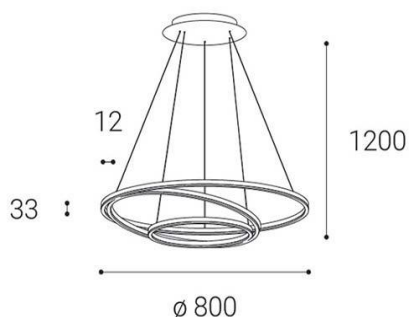

CIRCLE 3 P-Z, W DIM

Name	CIRCLE 3 P-Z, W DIM
Code	3271131D
Color	WHITE
Category	SUSPENDED
Power	136W ± 10 %
Lumen output	8450lm ± 10 %
Color temperature	3000K
Efficacy	62lm/W
Driver	750 + 1050 + 1350 mA
Electrical insulation class	
Voltage/frequency	220-240V/50-60Hz
Color Rendering Index	80+
SDCM	< 3
Light beam angle	160°
Unified Glare Rating	N/A
Light source	LED
Dimmable	DALI/PUSH
LED Lifetime	L80B20 50.000h 25°C
Warranty	5 YEAR
Ingress Protection	IP 20
Material	ALUMINIUM/PMMA

EN

Round light fitting for suspended interior mounting in very narrow and slim design, equipped with SMD LEDs. Available in 2 different sizes in black and white color. Housing made of aluminium, opal diffuser made of PMMA.

Application:

general lighting, intended for residential or commercial areas (dining room, livingrooms, guest or bedrooms, entrance areas, kitchen, receptions, meeting rooms)

CZ

Kulaté svítidlo pro zavěšení do interiéru ve velmi úzkém a tenkém provedení. Světelný zdroj - LED SMD. K dispozici ve 2 různých velikostech v černé a bílé barvě.

Svítidlo je vyrobeno z hliníku, opalový difúzor z PMMA.

Použití:

všeobecné osvětlení určené pro obytné nebo komerční prostory (jídlna, obývací pokoj, dětský pokoj nebo ložnice, vstupní prostory, kuchyň, recepce, zasedací místnosti)

Product

CIRCLE 3 P-Z, W DIM

3271131D

WHITE

SUSPENDED

Power

136W ± 10 %

8450lm ± 10 %

3000K

62lm/W

750 + 1050 + 1350 mA

220-240V/50-60Hz

Information

80+

< 3

160°

N/A

LED

DALI/PUSH

L80B20 50.000h 25°C

5 YEAR

Other data

IP 20

ALUMINIUM/PMMA

DE

Runde Pendelleuchte für Innen- montage in sehr schmalem und schlankem Design, bestückt mit SMD-LEDs.

Erhältlich in 2 verschiedenen Größen in schwarz und weiß.

Gehäuse aus Aluminium, opaler Diffusor aus PMMA.

Anwendung:

Bar, Empfänge, Arbeitsbereiche)

SK

Kruhové závesné svietidlo určené pre montáž do interiéru vo veľmi tenkom elegantnom tvare. Svetelný zdroj - SMD LED.

Svietidlo je vyrobené z hliníka, opalový difúzor z PMMA.

K dispozícii v 2 rôznych veľkostiach v čiernej a bielej farbe.

Použitie:

všeobecné osvetlenie určené pre obytné alebo komerčné priestory (jedáleň, obývacia izba, spálňa, vstupné priestory, kuchyňa, recepcia, rokovacie miestnosti)