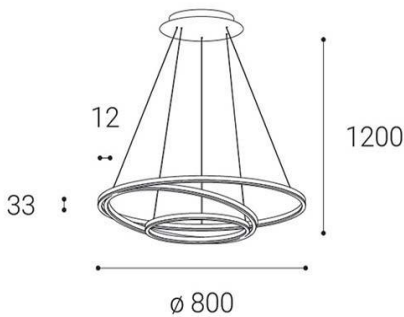

CIRCLE 3 P-Z, B DIM

Name	CIRCLE 3 P-Z, B DIM
Code	3271133D
Color	BLACK
Category	SUSPENDED
Power	136W ± 10 %
Lumen output	8450lm ± 10 %
Color temperature	3000K
Efficacy	62lm/W
Driver	750 + 1050 + 1350 mA
Electrical insulation class	
Voltage/frequency	220-240V/50-60Hz
Color Rendering Index	80+
SDCM	< 3
Light beam angle	160°
Unified Glare Rating	N/A
Light source	LED
Dimmable	DALI/PUSH
LED Lifetime	L80B20 50.000h 25°C
Warranty	5 YEAR
Ingress Protection	IP 20
Material	ALUMINIUM/PMMA

EN

Round light fitting for suspended interior mounting in very narrow and slim design, equipped with SMD LEDs. Available in 2 different sizes in black and white color. Housing made of aluminium, opal diffuser made of PMMA.