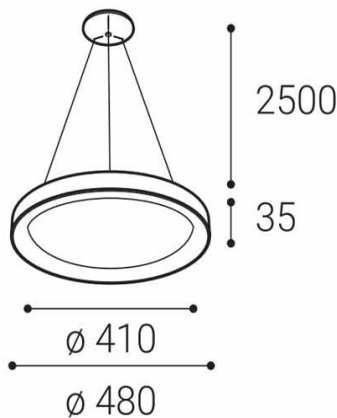

BELLA SLIM 48 P-Z, W DIM

Name	BELLA SLIM 48 P-Z, W DIM
Code	3271851D
Color	WHITE
Category	SUSPENDED
Power	38W ± 10 %
Lumen output	2660lm ± 10 %
Color temperature	3000K/4000K
Efficacy	70lm/W
Driver	950 mA
Electrical insulation class	
Voltage/frequency	220-240V/50-60Hz

Product

BELLA SLIM 48 P-Z, W DIM

3271851D

WHITE

SUSPENDED

Power

38W ± 10 %

2660lm ± 10 %