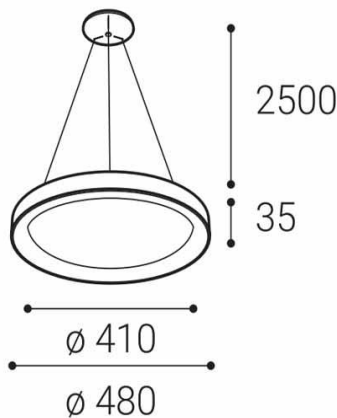

BELLA SLIM 48 P-Z, B

Name	
Code	
Color	
Category	
Power	
Lumen output	
Color temperature	
Efficacy	
Driver	
Electrical insulation class	
Voltage/frequency	

Color Rendering Index	
SDCM	
Light beam angle	
Unified Glare Rating	
Light source	
Dimmable	
LED Lifetime	
Warranty	
Ingress Protection	
Material	

Product

BELLA SLIM 48 P-Z, B

3271853

BLACK

SUSPENDED

Power

38W ± 10 %

2660lm ± 10 %