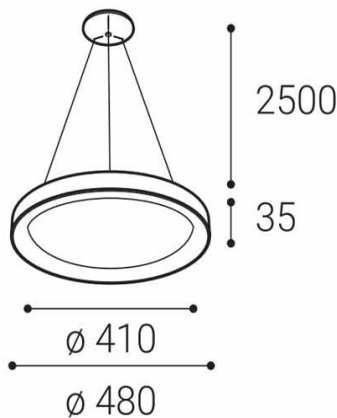

BELLA SLIM 48 P-Z, B DIM

| | |
|------------------------------------|--------------------------|
| Name | BELLA SLIM 48 P-Z, B DIM |
| Code | 3271853D |
| Color | BLACK |
| Category | SUSPENDED |
| Power | 38W ± 10 % |
| Lumen output | 2660lm ± 10 % |
| Color temperature | 3000K/4000K |
| Efficacy | 70lm/W |
| Driver | 950 mA |
| Electrical insulation class | |
| Voltage/frequency | 220-240V/50-60Hz |

Product

BELLA SLIM 48 P-Z, B DIM

3271853D

BLACK

SUSPENDED

Power

38W ± 10 %

2660lm ± 10 %