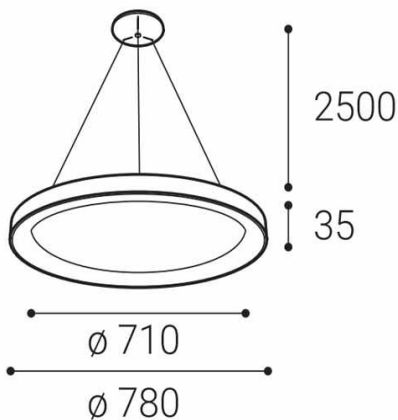

# BELLA SLIM 78 P-Z, W DIM

CCT SWITCH

|                                    |                          |
|------------------------------------|--------------------------|
| <b>Name</b>                        | BELLA SLIM 78 P-Z, W DIM |
| <b>Code</b>                        | 3271951D                 |
| <b>Color</b>                       | WHITE                    |
| <b>Category</b>                    | SUSPENDED                |
| <b>Power</b>                       | 60W ± 10 %               |
| <b>Lumen output</b>                | 4200lm ± 10 %            |
| <b>Color temperature</b>           | 3000K/4000K              |
| <b>Efficacy</b>                    | 70lm/W                   |
| <b>Driver</b>                      | 1400 mA                  |
| <b>Electrical insulation class</b> |                          |
| <b>Voltage/frequency</b>           | 220-240V/50-60Hz         |