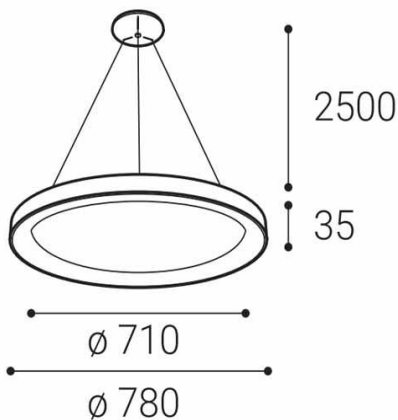

BELLA SLIM 78 P-Z, B DIM

Name	BELLA SLIM 78 P-Z, B DIM
Code	3271953D
Color	BLACK
Category	SUSPENDED
Power	60W ± 10 %
Lumen output	4200lm ± 10 %
Color temperature	3000K/4000K
Efficacy	70lm/W
Driver	1400 mA
Electrical insulation class	
Voltage/frequency	220-240V/50-60Hz
Color Rendering Index	80+
SDCM	< 3
Light beam angle	160°
Unified Glare Rating	N/A
Light source	LED
Dimmable	DALI/PUSH
LED Lifetime	L80B20 50.000h 25°C
Warranty	5 YEAR
Ingress Protection	IP 20
Material	ALUMINIUM/PMMA

Product

BELLA SLIM 78 P-Z, B DIM

3271953D

BLACK

SUSPENDED

Power

60W ± 10 %

4200lm ± 10 %