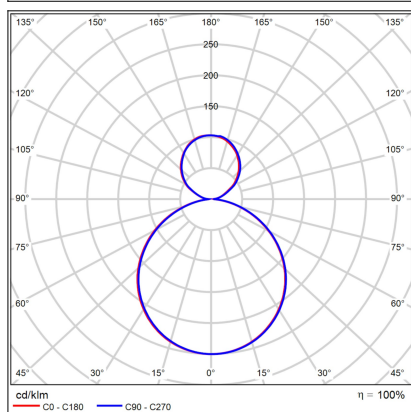

MOON 60 P/N-Z, W

Code: 3274951DT
Color: WHITE / 9003
Material: METAL/PMMA
Power: 60W (50+10)
Color temperature: 3000K/4000K
Lumen output: 3500+700lm
Efficacy: 70lm/W
Color rendering index: 90+
SDCM: < 3
Light beam angle: 160°
Light distribution: up / down
Light Source: LED
Dimmable: TRIAC
LED lifetime: L80B20 50.000h
Driver: 1200 + 250 mA
Voltage / Frequency: 220-240V/50-60Hz
Dimensions luminaire: d600x70 mm
Product weight kg: 6,3 kg
Packing carton: 1
Length suspension: 2500 mm
Package dimensions: 660x660x95 mm