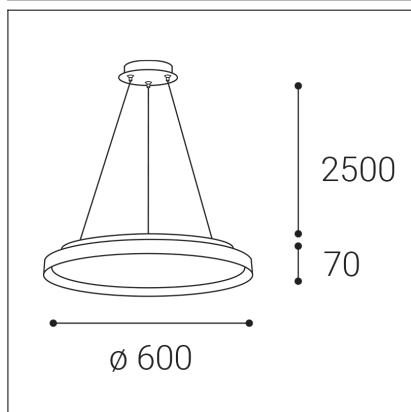

MOON 60 P/N-Z, W

Code: 3274951DT
Color: WHITE / 9003
Material: METAL/PMMA
Power: 60W (50+10)
Color temperature: 3000K/4000K
Lumen output: 3500+700lm
Efficacy: 70lm/W
Color rendering index: 90+
SDCM: < 3
Light beam angle: 160°
Light distribution: up / down
Light Source: LED
Dimmable: TRIAC
LED lifetime: L80B20 50.000h
Driver: 1200 + 250 mA
Voltage / Frequency: 220-240V/50-60Hz
Dimensions luminaire: d600x70 mm
Product weight kg: 6,3 kg
Packing carton: 1
Length suspension: 2500 mm
Package dimensions: 660x660x95 mm

EN

Elegant circular hanging lamp for installation in the interior. Light source - SMD LED. It is available in 3 different sizes, with direct-indirect radiation. The lamp is made of metal, the opal diffuser is made of PMMA. Available in white, black, black with gold trim and brushed gold. Use - general lighting intended for residential or commercial spaces (dining room, living room, children's room or bedroom, entrance areas, kitchen, reception, meeting rooms).