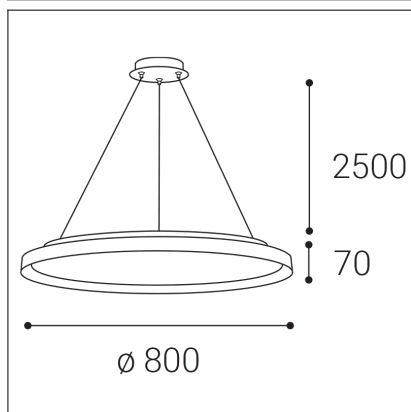

MOON 80 P/N-Z, W

Code:	3275051CSTW
Color:	WHITE / 9003
Material:	METAL/PMMA
Power:	88W (76+12)
Color temperature:	3000K - 4000K
Lumen output:	5320+840lm
Efficacy:	70lm/W
Color rendering index:	90+
SDCM:	< 3
Light beam angle:	160°
Light distribution:	up / down
Light Source:	LED
Dimmable:	CASAMBI TW
LED lifetime:	L80B20 50.000h
Driver:	1900 + 300 mA
Voltage / Frequency:	220-240V/50-60Hz
Dimensions luminaire:	d800x70 mm
Product weight kg:	9,7 kg
Packing carton:	1
Length suspension:	2500 mm
Package dimensions:	860x860x95 mm

EN

Elegant circular hanging lamp for installation in the interior. Light source - SMD LED. It is available in 3 different sizes, with direct-indirect radiation. The lamp is made of metal, the opal diffuser is made of PMMA. Available in white, black, black with gold trim and brushed gold. Use - general lighting intended for residential or commercial spaces (dining room, living room, children's room or bedroom, entrance areas, kitchen, reception, meeting rooms).

IT

Un set di tre esclusive lampade a sospensione circolari, progettate per l'installazione in interni dalla forma molto sottile ed elegante. Sorgente luminosa: LED SMD. La lampada è realizzata in alluminio, il diffusore opalino è in PMMA. Il set comprende 3 diverse dimensioni. Versione in bianco e nero. Utilizzo - illuminazione generale destinata a spazi residenziali o commerciali (sala da pranzo, soggiorno, camera da letto, ingressi, cucina, reception, sale riunioni).