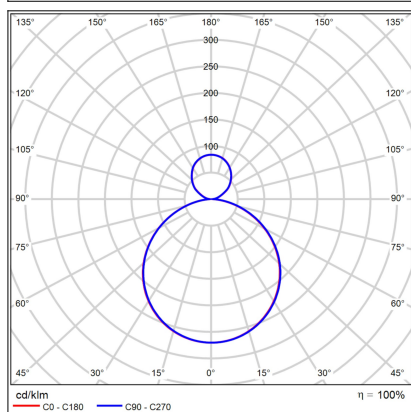

MOON 80 P/N-Z, W

Code:	3275051CSTW
Color:	WHITE / 9003
Material:	METAL/PMMA
Power:	88W (76+12)
Color temperature:	3000K - 4000K
Lumen output:	5320+840lm
Efficacy:	70lm/W
Color rendering index:	90+
SDCM:	< 3
Light beam angle:	160°
Light distribution:	up / down
Light Source:	LED
Dimmable:	CASAMBI TW
LED lifetime:	L80B20 50.000h
Driver:	1900 + 300 mA
Voltage / Frequency:	220-240V/50-60Hz
Dimensions luminaire:	d800x70 mm
Product weight kg:	9,7 kg
Packing carton:	1
Length suspension:	2500 mm
Package dimensions:	860x860x95 mm