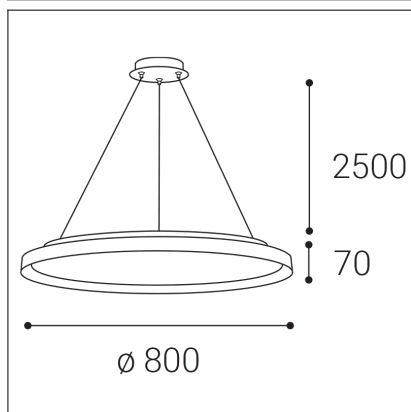

MOON 80 P/N-Z, W

Code:	3275051DTW
Color:	WHITE / 9003
Material:	METAL/PMMA
Power:	88W (76+12)
Color temperature:	3000K - 4000K
Lumen output:	5320+840lm
Efficacy:	70lm/W
Color rendering index:	90+
SDCM:	< 3
Light beam angle:	160°
Light distribution:	up / down
Light Source:	LED
Dimmable:	DALI TW/PUSH TW
LED lifetime:	L80B20 50.000h
Driver:	1900 + 300 mA
Voltage / Frequency:	220-240V/50-60Hz
Dimensions luminaire:	d800x70 mm
Product weight kg:	9,7 kg
Packing carton:	1
Length suspension:	2500 mm
Package dimensions:	860x860x95 mm

EN

Elegant circular hanging lamp for installation in the interior. Light source - SMD LED. It is available in 3 different sizes, with direct-indirect radiation. The lamp is made of metal, the opal diffuser is made of PMMA. Available in white, black, black with gold trim and brushed gold. Use - general lighting intended for residential or commercial spaces (dining room, living room, children's room or bedroom, entrance areas, kitchen, reception, meeting rooms).

IT

Un set di tre esclusive lampade a sospensione circolari, progettate per l'installazione in interni dalla forma molto sottile ed elegante. Sorgente luminosa: LED SMD. La lampada è realizzata in alluminio, il diffusore opalino è in PMMA. Il set comprende 3 diverse dimensioni. Versione in bianco e nero. Utilizzo - illuminazione generale destinata a spazi residenziali o commerciali (sala da pranzo, soggiorno, camera da letto, ingressi, cucina, reception, sale riunioni).