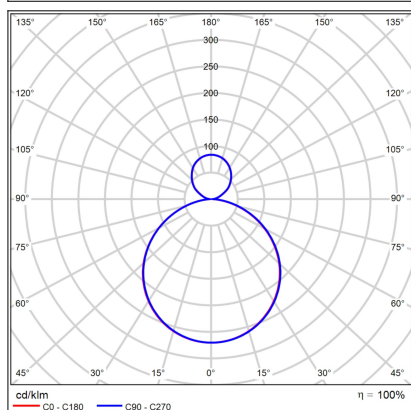

MOON 80 P/N-Z, W

Code:	3275051DTW
Color:	WHITE / 9003
Material:	METAL/PMMA
Power:	88W (76+12)
Color temperature:	3000K - 4000K
Lumen output:	5320+840lm
Efficacy:	70lm/W
Color rendering index:	90+
SDCM:	< 3
Light beam angle:	160°
Light distribution:	up / down
Light Source:	LED
Dimmable:	DALI TW/PUSH TW
LED lifetime:	L80B20 50.000h
Driver:	1900 + 300 mA
Voltage / Frequency:	220-240V/50-60Hz
Dimensions luminaire:	d800x70 mm
Product weight kg:	9,7 kg
Packing carton:	1
Length suspension:	2500 mm
Package dimensions:	860x860x95 mm

EN

Elegant circular hanging lamp for installation in the interior. Light source - SMD LED. It is available in 3 different sizes, with direct-indirect radiation. The lamp is made of metal, the opal diffuser is made of PMMA. Available in white, black, black with gold trim and brushed gold. Use - general lighting intended for residential or commercial spaces (dining room, living room, children's room or bedroom, entrance areas, kitchen, reception, meeting rooms).