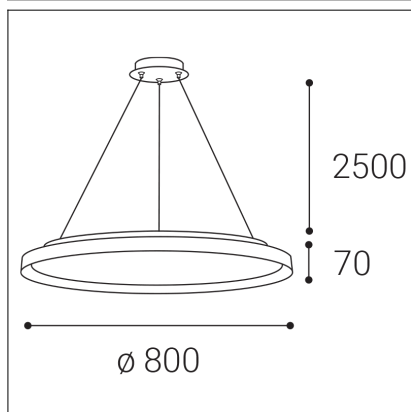

MOON 80 P/N-Z, BCH

Code:	32750537CSTW
Color:	BLACK/CHAMPAGNE / 9017/1036
Material:	METAL/PMMA
Power:	88W (76+12)
Color temperature:	3000K - 4000K
Lumen output:	5320+840lm
Efficacy:	70lm/W
Color rendering index:	90+
SDCM:	< 3
Light beam angle:	160°
Light distribution:	up / down
Light Source:	LED
Dimmable:	CASAMBI TW
LED lifetime:	L80B20 50.000h
Driver:	1900 + 300 mA
Voltage / Frequency:	220-240V/50-60Hz
Dimensions luminaire:	d800x70 mm
Product weight kg:	9,7 kg
Packing carton:	1
Length suspension:	2500 mm
Package dimensions:	860x860x95 mm

EN

Elegant circular hanging lamp for installation in the interior. Light source - SMD LED. It is available in 3 different sizes, with direct-indirect radiation. The lamp is made of metal, the opal diffuser is made of PMMA. Available in white, black, black with gold trim and brushed gold. Use - general lighting intended for residential or commercial spaces (dining room, living room, children's room or bedroom, entrance areas, kitchen, reception, meeting rooms).

IT

Lampada a sospensione circolare per installazione interna. Sorgente luminosa: LED SMD. È disponibile in 3 diverse dimensioni, con radiazione diretta e luce diffusa. La lampada è realizzata in metallo, il diffusore opalino è in PMMA. È disponibile in bianco e nero. Utilizzo - illuminazione generale destinata a spazi residenziali o commerciali (sala da pranzo, soggiorno, cameretta o camera da letto, ingressi, cucina, reception, sale riunioni).