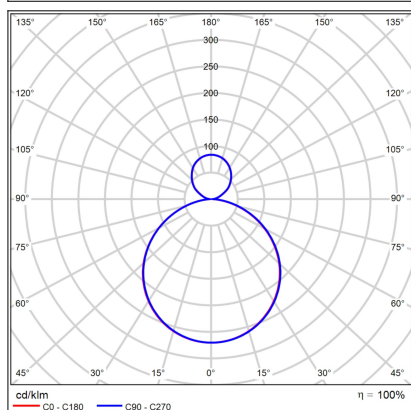

MOON 80 P/N-Z, BCH

Code:	32750537CSTW
Color:	BLACK/CHAMPAGNE / 9017/1036
Material:	METAL/PMMA
Power:	88W (76+12)
Color temperature:	3000K - 4000K
Lumen output:	5320+840lm
Efficacy:	70lm/W
Color rendering index:	90+
SDCM:	< 3
Light beam angle:	160°
Light distribution:	up / down
Light Source:	LED
Dimmable:	CASAMBI TW
LED lifetime:	L80B20 50.000h
Driver:	1900 + 300 mA
Voltage / Frequency:	220-240V/50-60Hz
Dimensions luminaire:	d800x70 mm
Product weight kg:	9,7 kg
Packing carton:	1
Length suspension:	2500 mm
Package dimensions:	860x860x95 mm

EN

Elegant circular hanging lamp for installation in the interior. Light source - SMD LED. It is available in 3 different sizes, with direct-indirect radiation. The lamp is made of metal, the opal diffuser is made of PMMA. Available in white, black, black with gold trim and brushed gold. Use - general lighting intended for residential or commercial spaces (dining room, living room, children's room or bedroom, entrance areas, kitchen, reception, meeting rooms).