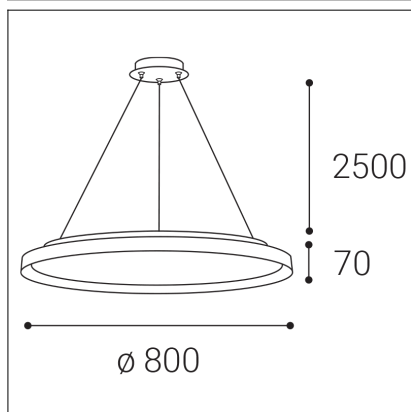

# MOON 80 P/N-Z, BCH

<b>Code:</b>	32750537DT
<b>Color:</b>	BLACK/CHAMPAGNE / 9017/1036
<b>Material:</b>	METAL/PMMA
<b>Power:</b>	88W (76+12)
<b>Color temperature:</b>	3000K/4000K
<b>Lumen output:</b>	5320+840lm
<b>Efficacy:</b>	70lm/W
<b>Color rendering index:</b>	90+
<b>SDCM:</b>	< 3
<b>Light beam angle:</b>	160°
<b>Light distribution:</b>	up / down
<b>Light Source:</b>	LED
<b>Dimmable:</b>	TRIAC
<b>LED lifetime:</b>	L80B20 50.000h
<b>Driver:</b>	2x 950 + 300 mA
<b>Voltage / Frequency:</b>	220-240V/50-60Hz
<b>Dimensions luminaire:</b>	d800x70 mm
<b>Product weight kg:</b>	9,7 kg
<b>Packing carton:</b>	1
<b>Length suspension:</b>	2500 mm
<b>Package dimensions:</b>	860x860x95 mm

## EN

Elegant circular hanging lamp for installation in the interior. Light source - SMD LED. It is available in 3 different sizes, with direct-indirect radiation. The lamp is made of metal, the opal diffuser is made of PMMA. Available in white, black, black with gold trim and brushed gold. Use - general lighting intended for residential or commercial spaces (dining room, living room, children's room or bedroom, entrance areas, kitchen, reception, meeting rooms).

## IT

Lampada a sospensione circolare per installazione interna. Sorgente luminosa: LED SMD. È disponibile in 3 diverse dimensioni, con radiazione diretta e luce diffusa. La lampada è realizzata in metallo, il diffusore opalino è in PMMA. È disponibile in bianco e nero. Utilizzo - illuminazione generale destinata a spazi residenziali o commerciali (sala da pranzo, soggiorno, cameretta o camera da letto, ingressi, cucina, reception, sale riunioni).