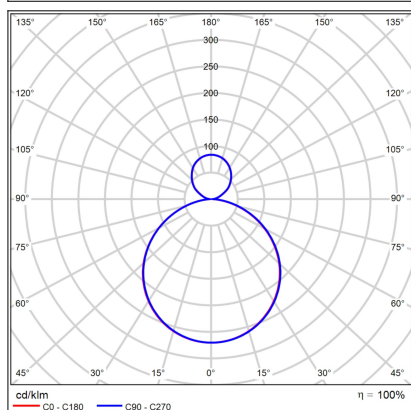

# MOON 80 P/N-Z, BCH

<b>Code:</b>	32750537DTW
<b>Color:</b>	BLACK/CHAMPAGNE / 9017/1036
<b>Material:</b>	METAL/PMMA
<b>Power:</b>	88W (76+12)
<b>Color temperature:</b>	3000K - 4000K
<b>Lumen output:</b>	5320+840lm
<b>Efficacy:</b>	70lm/W
<b>Color rendering index:</b>	90+
<b>SDCM:</b>	< 3
<b>Light beam angle:</b>	160°
<b>Light distribution:</b>	up / down
<b>Light Source:</b>	LED
<b>Dimmable:</b>	DALI TW/PUSH TW
<b>LED lifetime:</b>	L80B20 50.000h
<b>Driver:</b>	1900 + 300 mA
<b>Voltage / Frequency:</b>	220-240V/50-60Hz
<b>Dimensions luminaire:</b>	d800x70 mm
<b>Product weight kg:</b>	9,7 kg
<b>Packing carton:</b>	1
<b>Length suspension:</b>	2500 mm
<b>Package dimensions:</b>	860x860x95 mm

## EN

Elegant circular hanging lamp for installation in the interior. Light source - SMD LED. It is available in 3 different sizes, with direct-indirect radiation. The lamp is made of metal, the opal diffuser is made of PMMA. Available in white, black, black with gold trim and brushed gold. Use - general lighting intended for residential or commercial spaces (dining room, living room, children's room or bedroom, entrance areas, kitchen, reception, meeting rooms).