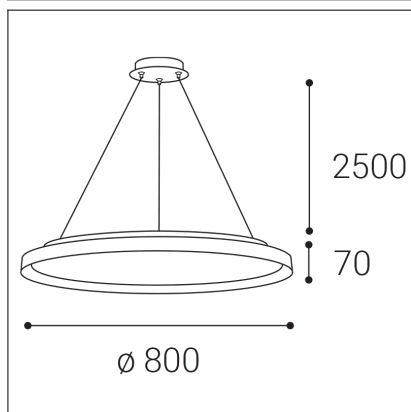

# MOON 80 P/N-Z, BCH

<b>Code:</b>	32750537DTW
<b>Color:</b>	BLACK/CHAMPAGNE / 9017/1036
<b>Material:</b>	METAL/PMMA
<b>Power:</b>	88W (76+12)
<b>Color temperature:</b>	3000K - 4000K
<b>Lumen output:</b>	5320+840lm
<b>Efficacy:</b>	70lm/W
<b>Color rendering index:</b>	90+
<b>SDCM:</b>	< 3
<b>Light beam angle:</b>	160°
<b>Light distribution:</b>	up / down
<b>Light Source:</b>	LED
<b>Dimmable:</b>	DALI TW/PUSH TW
<b>LED lifetime:</b>	L80B20 50.000h
<b>Driver:</b>	1900 + 300 mA
<b>Voltage / Frequency:</b>	220-240V/50-60Hz
<b>Dimensions luminaire:</b>	d800x70 mm
<b>Product weight kg:</b>	9,7 kg
<b>Packing carton:</b>	1
<b>Length suspension:</b>	2500 mm
<b>Package dimensions:</b>	860x860x95 mm

## EN

Elegant circular hanging lamp for installation in the interior. Light source - SMD LED. It is available in 3 different sizes, with direct-indirect radiation. The lamp is made of metal, the opal diffuser is made of PMMA. Available in white, black, black with gold trim and brushed gold. Use - general lighting intended for residential or commercial spaces (dining room, living room, children's room or bedroom, entrance areas, kitchen, reception, meeting rooms).

## IT

Lampada a sospensione circolare per installazione interna. Sorgente luminosa: LED SMD. È disponibile in 3 diverse dimensioni, con radiazione diretta e luce diffusa. La lampada è realizzata in metallo, il diffusore opalino è in PMMA. È disponibile in bianco e nero. Utilizzo - illuminazione generale destinata a spazi residenziali o commerciali (sala da pranzo, soggiorno, cameretta o camera da letto, ingressi, cucina, reception, sale riunioni).